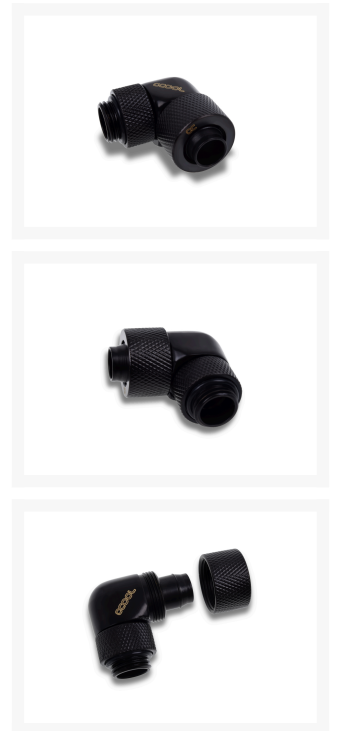

Alphacool Eiszapfen 13/10mm compression fitting 90° rotatable G1/4 - 4pcs Set Deep Black

\$35.95

Product Images

Short Description

Alphacool's Eiszapfen connector series is the high-end execution of these tried-and-true fittings!

Description

Alphacool's Eiszapfen connector series is the high-end execution of these tried-and-true fittings!

Everything you want in a compression fitting is here: highflow, form, processing and colour. A refusal to compromise in development and production has made the Eiszapfen series into what it is. Fittings are available in brilliant chrome or a deep, matte black, which will fit excellently into any system.

Features

Model: 90° compression fitting 16mm

This fitting has a G1/4" thread on one side and is thereby compatible with 95% of components. The other side fits a 16mm acrylic or brass tube. This fitting is bent 90° in the middle to avoid complicated hose connections. The threaded side is rotatable for maximum flexibility.

Material:	Brass
Thread length:	5mm
Manufacturer:	Alphacool
Compatibility:	Soft tubing (PVC, Silikon, Neoprene)
2. Side:	G1/4" outer thread
Specification:	Shape: 90° angled
1. Side:	13/10mm (ID 3/8" OD 1/2")
Rotatable:	Yes - 360°
Dimensions (L x B x H):	34,5 x 20 x 33mm
Color:	Matt black