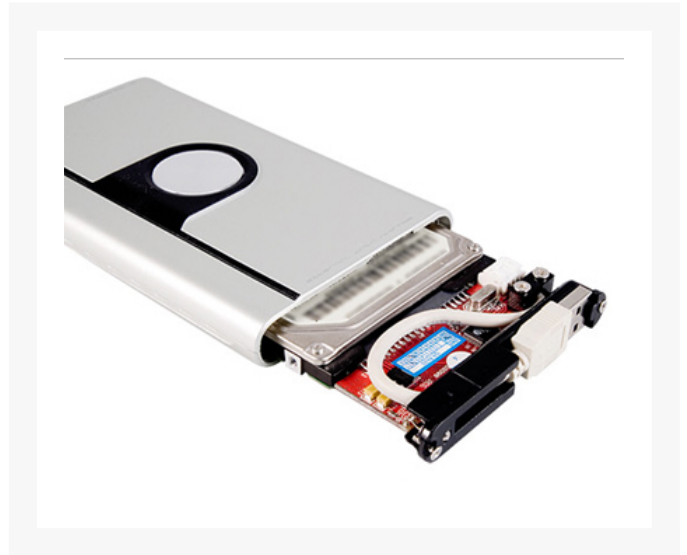

Jou Jye Venus 2.5" IDE Hard Drive Enclosure, USB 2.0 - "XBox Colors"

Special Price
\$9.98 was
\$19.95

Product Images

Short Description

Product Details:

If you are an Xbox fan you will probably love these stylish new enclosures that are not only eye candy but, have a tremendous quality build. These new 2.5" and 3.5" enclosures are made for common IDE hard drives and interface USB 2.0. USB cable is neatly tucked inside the enclosure making it very handy and easy for travel. With all these features and style, who couldn't like these hot new enclosures!

Features:

- Interface : IDE to USB2.0
- Integrated USB cable

Specifications:

- Supports USB 2.0 and downward compatible with USB 1.0
- O.S. Support: Windows 98SE above/ MS OS 8.6 above
- Chipset: Cypress
- Compliant with ATA66/100/133 Standard Specification
- Supports to both hot plug & play in the system or stand-alone use
- Dimensions: 135 mm x 81mm x 16 mm

Description

Product Details:

If you are an Xbox fan you will probably love these stylish new enclosures that are not only eye candy but, have a tremendous quality build. These new 2.5" and 3.5" enclosures are made for common IDE hard drives and interface USB 2.0. USB cable is neatly tucked inside the enclosure making it very handy and easy for travel. With all these features and style, who couldn't like these hot new enclosures!