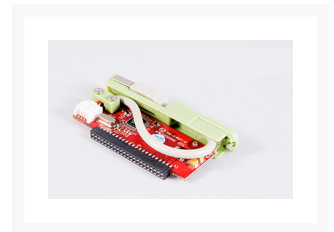

Jou Jye Venus 2.5" IDE Hard Drive Enclosure, USB 2.0 - "XBox Colors"

Special Price
\$9.98 was
\$19.95

Product Images

Short Description

Product Details:

If you are an Xbox fan you will probably love these stylish new enclosures that are not only eye candy but, have a tremendous quality build. These new 2.5" and 3.5" enclosures are made for common IDE hard drives and interface USB 2.0. USB cable is neatly tucked inside the enclosure making it very handy and easy for travel. With all these features and style, who couldn't like these hot new enclosures!

Features:

- Interface : IDE to USB2.0
- Integrated USB cable

Specifications:

- Supports USB 2.0 and downward compatible with USB 1.0
- O.S. Support: Windows 98SE above/ MS OS 8.6 above
- Chipset: Cypress
- Compliant with ATA66/100/133 Standard Specification
- Supports to both hot plug & play in the system or stand-alone use
- Dimensions: 135 mm x 81mm x 16 mm

Description

Product Details:

If you are an Xbox fan you will probably love these stylish new enclosures that are not only eye candy but, have a tremendous quality build. These new 2.5" and 3.5" enclosures are made for common IDE hard drives and interface USB 2.0. USB cable is neatly tucked inside the enclosure making it very handy and easy for travel. With all these features and style, who couldn't like these hot new enclosures!