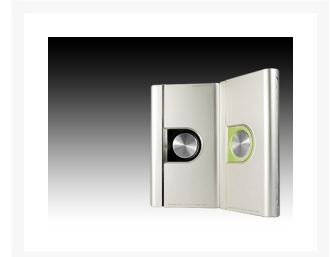

Jou Jye Venus 2.5" IDE Hard Drive Enclosure, USB 2.0 - "XBox Colors"

Special Price
\$9.98 was
\$19.95

Product Images

Short Description

Product Details:

If you are an Xbox fan you will probably love these stylish new enclosures that are not only eye candy but, have a tremendous quality build. These new 2.5" and 3.5" enclosures are made for common IDE hard drives and interface USB 2.0. USB cable is neatly tucked inside the enclosure making it very handy and easy for travel. With all these features and style, who couldn't like these hot new enclosures!

Features:

- Interface : IDE to USB2.0
- Integrated USB cable

Specifications:

- Supports USB 2.0 and downward compatible with USB 1.0
- O.S. Support: Windows 98SE above/ MS OS 8.6 above
- Chipset: Cypress
- Compliant with ATA66/100/133 Standard Specification
- Supports to both hot plug & play in the system or stand-alone use
- Dimensions: 135 mm x 81mm x 16 mm

Description

Product Details:

If you are an Xbox fan you will probably love these stylish new enclosures that are not only eye candy but, have a tremendous quality build. These new 2.5" and 3.5" enclosures are made for common IDE hard drives and interface USB 2.0. USB cable is neatly tucked inside the enclosure making it very handy and easy for travel. With all these features and style, who couldn't like these hot new enclosures!