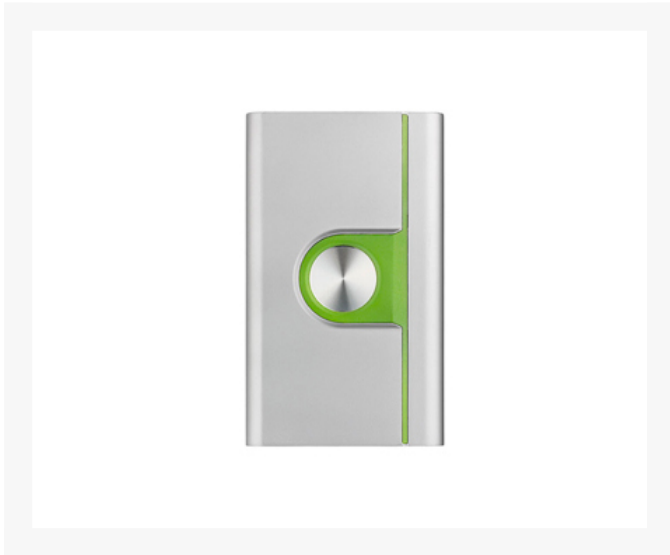

Jou Jye Venus 2.5" IDE Hard Drive Enclosure, USB 2.0 - "XBox Colors"

Special Price
\$9.98 was
\$19.95

Product Images

Short Description

Product Details:

If you are an Xbox fan you will probably love these stylish new enclosures that are not only eye candy but, have a tremendous quality build. These new 2.5" and 3.5" enclosures are made for common IDE hard drives and interface USB 2.0. USB cable is neatly tucked inside the enclosure making it very handy and easy for travel. With all these features and style, who couldn't like these hot new enclosures!

Features:

- Interface : IDE to USB2.0
- Integrated USB cable

Specifications:

- Supports USB 2.0 and downward compatible with USB 1.0
- O.S. Support: Windows 98SE above/ MS OS 8.6 above
- Chipset: Cypress
- Compliant with ATA66/100/133 Standard Specification
- Supports to both hot plug & play in the system or stand-alone use
- Dimensions: 135 mm x 81mm x 16 mm

Description

Product Details:

If you are an Xbox fan you will probably love these stylish new enclosures that are not only eye candy but, have a tremendous quality build. These new 2.5" and 3.5" enclosures are made for common IDE hard drives and interface USB 2.0. USB cable is neatly tucked inside the enclosure making it very handy and easy for travel. With all these features and style, who couldn't like these hot new enclosures!