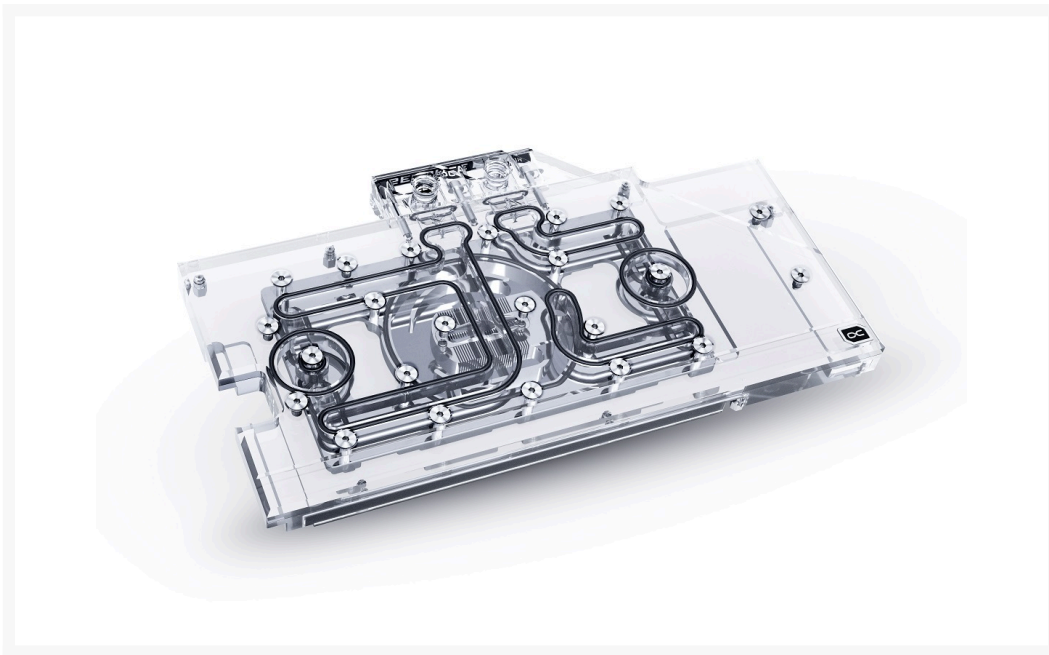

# Alphacool Eisblock Aurora Acryl GPX-N RTX 3070 ROG Strix with Backplate

Special Price  
**\$76.46** was  
**\$84.95**

## Product Images

## Short Description

The Alphacool Eisblock Aurora Acryl GPX-N RTX 3070 ROG Strix with Backplate combines style with performance and extensive digital RGB lighting. With experience of over 16 years, Alphacool the ability to create GPU blocks that represent high quality and fantastic performance. This perfectly describes the Aurora Acryl GPX Eisblock.

### More Performance!

During the development of the Eisblock Aurora Acryl GPX-N RTX 3070 DUAL/TUF graphic card GPU block, we wanted to further increase the performance. The first step was to move the cooler closer to the individual components by reducing the thermal pads to a thickness of 1 mm. Next, we reduced the thickness of the nickel-plated copper block. Instead of 7 mm, it is now only 5.5 mm thick. The water flow inside the cooler has also been optimized. All important components such as the voltage transformers and the memory are now significantly better and more effectively cooled by the water. All this ensures a significant increase in cooling performance.