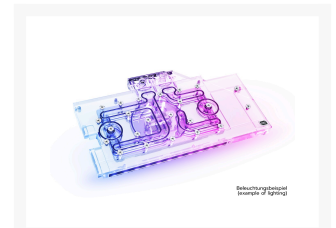

Alphacool Eisblock Aurora Acryl GPX-N RTX 3070 ROG Strix with Backplate

Special Price
$76.46 was
$84.95

Product Images

Short Description

The Alphacool Eisblock Aurora Acryl GPX-N RTX 3070 ROG Strix with Backplate combines style with performance and extensive digital RGB lighting. With experience of over 16 years, Alphacool the ability to create GPU blocks that represent high quality and fantastic performance. This perfectly describes the Aurora Acryl GPX Eisblock.