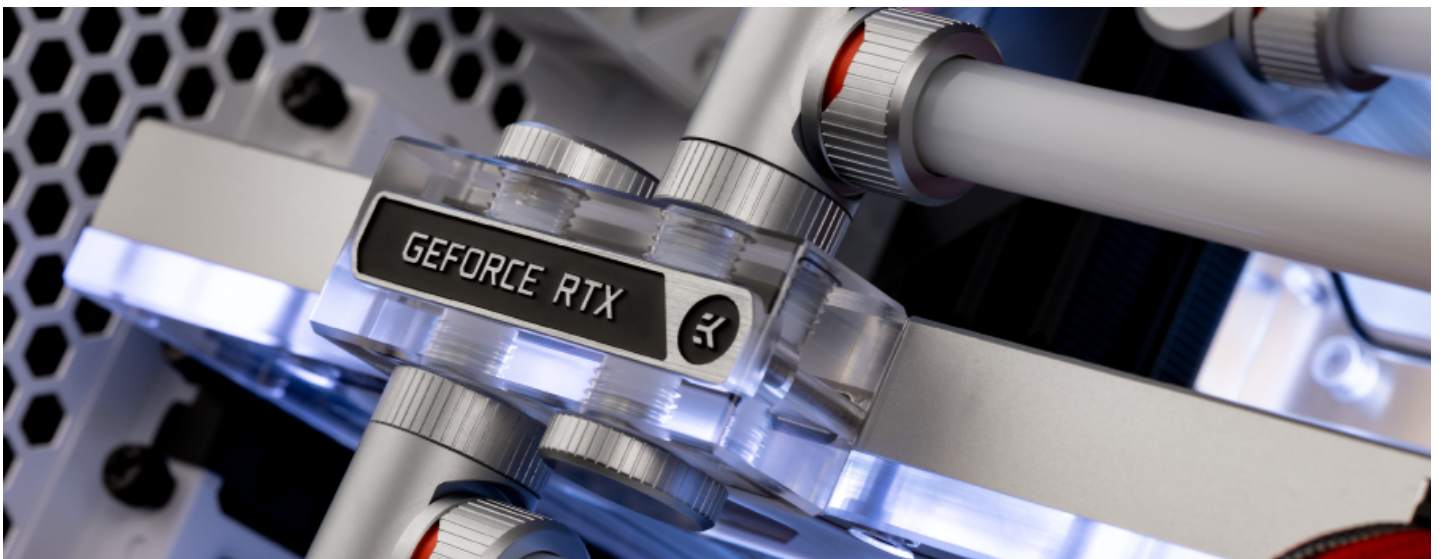

## Short Description

---

EK-Quantum Scalar<sup>2</sup> Terminal - Plexi is an acrylic terminal that replaces the stock black POM acetal terminal on the Vector<sup>2</sup> GPU water blocks. It has four G1/4" ports, two on the top and two on the bottom.

## Details

EK-Quantum Scalar<sup>2</sup> Terminal - Plexi is an acrylic terminal that replaces the stock black POM acetal terminal on the Vector<sup>2</sup> GPU water blocks. It has four G1/4" ports, two on the top and two on the bottom. Sleek magnetic covers can be used to conceal the terminal screws, they are re-used from the original terminal and not part of the package.

## Features

---

They allow rotation of the branding when the GPU water block is inverted in the case or is being used on a vertical GPU mount.

This terminal is CNC-machined out of glass-like cast acrylic.