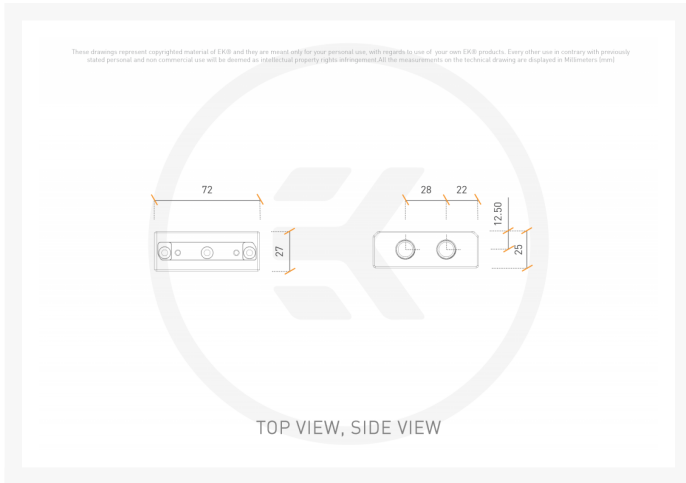

Short Description

EK-Quantum Scalar² Terminal - Plexi is an acrylic terminal that replaces the stock black POM acetal terminal on the Vector² GPU water blocks. It has four G1/4" ports, two on the top and two on the bottom.

Description

Details

EK-Quantum Scalar² Terminal - Plexi is an acrylic terminal that replaces the stock black POM acetal terminal on the Vector² GPU water blocks. It has four G1/4" ports, two on the top and two on the bottom. Sleek magnetic covers can be used to conceal the terminal screws, they are re-used from the original terminal and not part of the package.