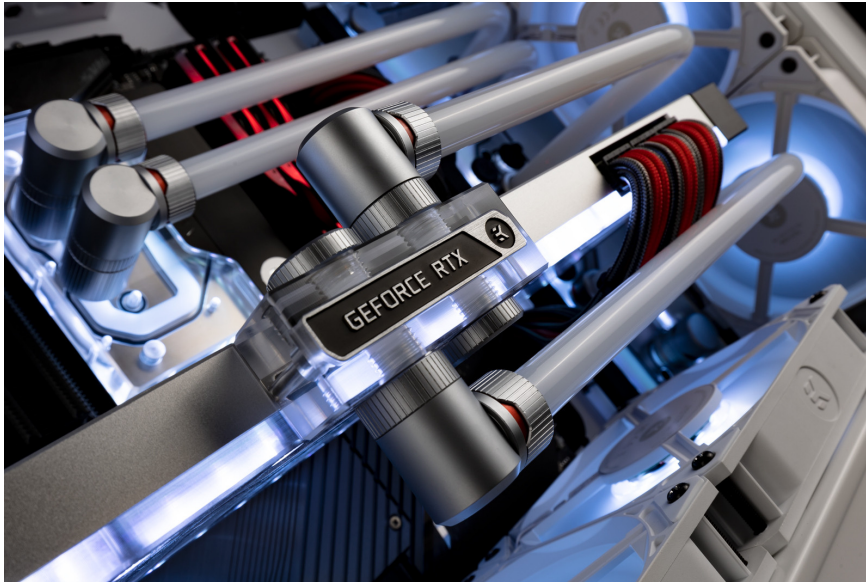

# EK-Quantum Scalar<sup>2</sup> Terminal - Plexi

\$33.99

## Short Description

---

EK-Quantum Scalar<sup>2</sup> Terminal - Plexi is an acrylic terminal that replaces the stock black POM acetal terminal on the Vector<sup>2</sup> GPU water blocks. It has four G1/4" ports, two on the top and two on the bottom.

## Details

EK-Quantum Scalar<sup>2</sup> Terminal - Plexi is an acrylic terminal that replaces the stock black POM acetal terminal on the Vector<sup>2</sup> GPU water blocks. It has four G1/4" ports, two on the top and two on the bottom. Sleek magnetic covers can be used to conceal the terminal screws, they are re-used from the original terminal and not part of the package.

## Features

---

They allow rotation of the branding when the GPU water block is inverted in the case or is being used on a vertical GPU mount.

This terminal is CNC-machined out of glass-like cast acrylic.