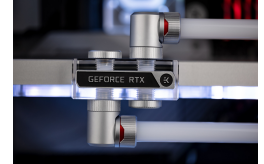

## Short Description

---

EK-Quantum Scalar<sup>2</sup> Terminal - Plexi is an acrylic terminal that replaces the stock black POM acetal terminal on the Vector<sup>2</sup> GPU water blocks. It has four G1/4" ports, two on the top and two on the bottom.

## Details

EK-Quantum Scalar<sup>2</sup> Terminal - Plexi is an acrylic terminal that replaces the stock black POM acetal terminal on the Vector<sup>2</sup> GPU water blocks. It has four G1/4" ports, two on the top and two on the bottom. Sleek magnetic covers can be used to conceal the terminal screws, they are re-used from the original terminal and not part of the package.

## Features

---

They allow rotation of the branding when the GPU water block is inverted in the case or is being used on a vertical GPU mount.

This terminal is CNC-machined out of glass-like cast acrylic.