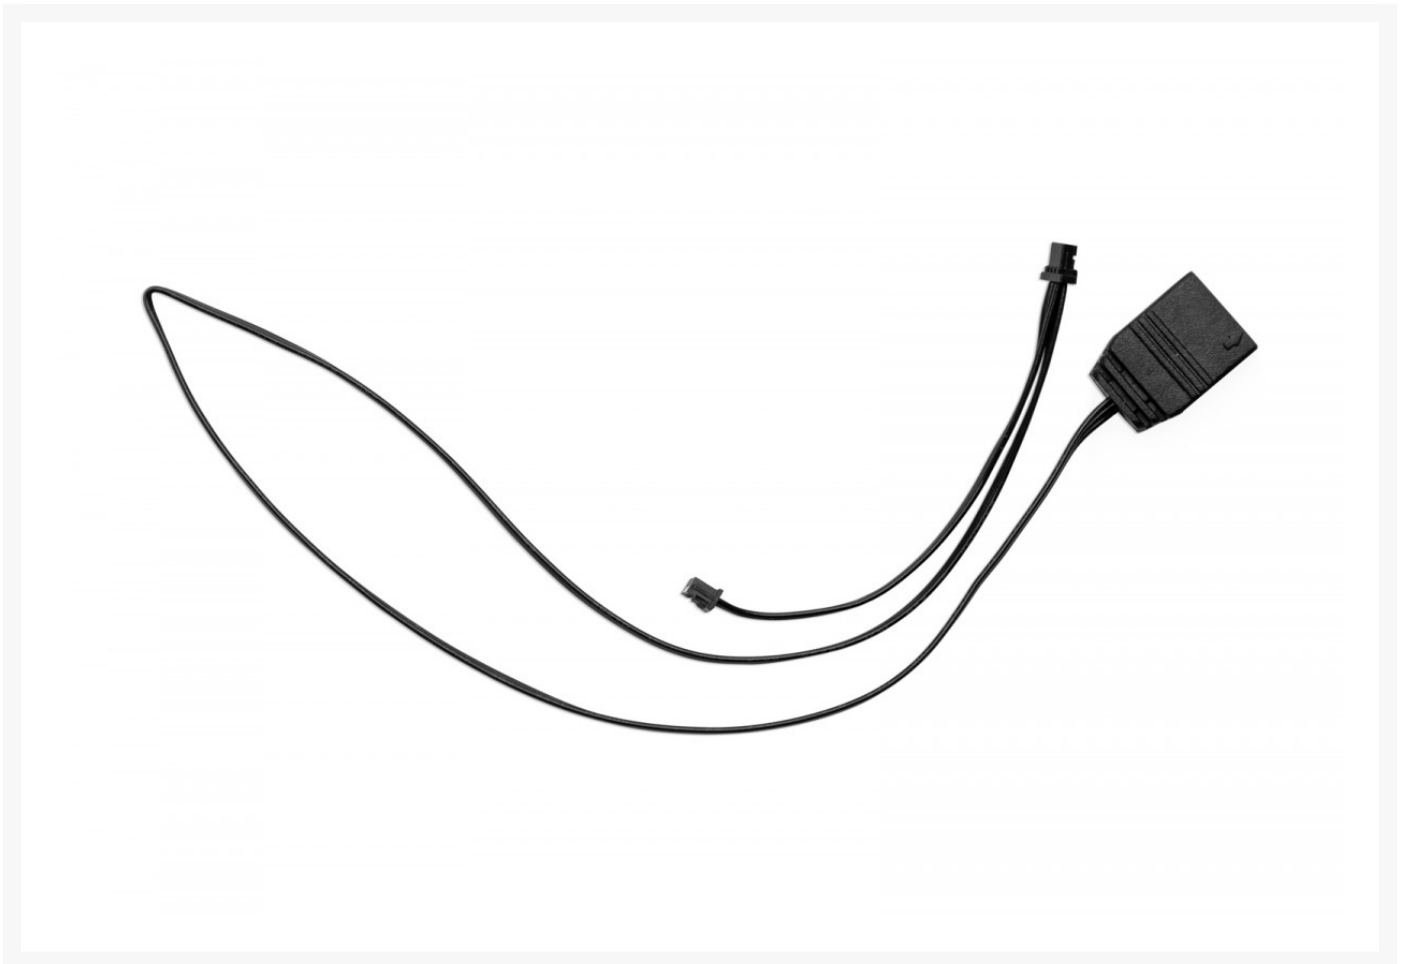

# EK-Quantum Vector LED Wiring Harness

\$4.99

## Short Description

EK-Quantum Vector LED Wiring Harness is a replacement part for the EK-Quantum Vector water blocks. It connects LEDs in the terminal and standout. It powers them via a regular LED header.

## Description

---

EK-Quantum Vector LED Wiring Harness is a replacement part for the EK-Quantum Vector water blocks. It connects LEDs in the terminal and standout. It powers them via a regular LED header.