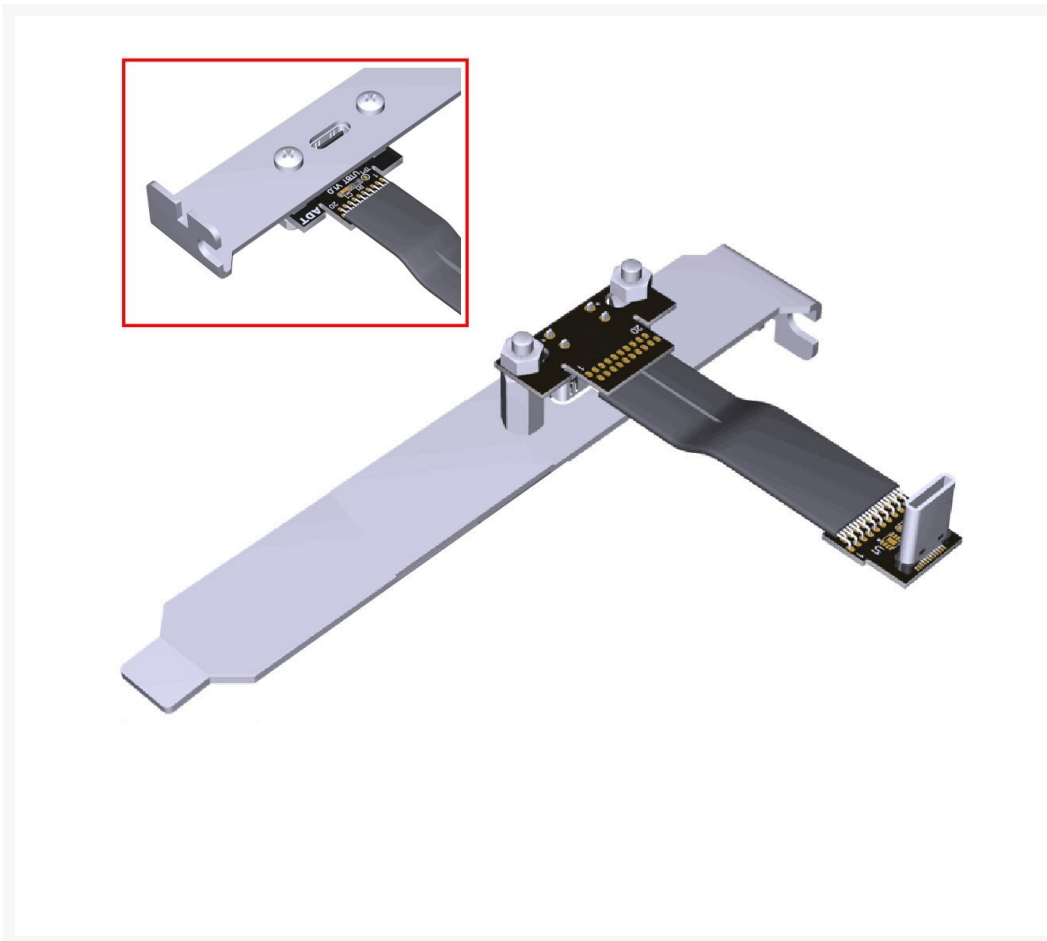

ModDIY USB 3.2 Gen 2x2 20G Type C Male to Female Panel Mount Angled Cable

As low as
\$19.99

Product Images

Short Description

New USB 3.2 Gen 2x2 20G Type-C Male to Female Data and Power Charging Extension Panel Mount Angled

Cable (with OTG Support)

USB-C Male to USB-C Female

Description

New USB 3.2 Gen 2x2 20G Type-C Male to Female Data and Power Charging Extension Panel Mount Angled Cable (with OTG Support)

USB-C Male to USB-C Female

Cable Length = 5cm / 15cm / 30cm

USB32-C-MF-PM-A

Features:

- Converter plug-in for the mainboard
- Fits into any USB Type-C port
- Bundling in USB 3.2 with up to 20 GBit / s
- Compact shape factor
- Convenient accessory for case with USB Type-C 3.2/3.1/3.0 connector
- Color: Black
- Speed: 20Gbps

Additional Information

Brand	ModDIY
SKU	MDY-USB32-C-MF-PM-A
Weight	0.2000
Color	Black
Case Accessory Type	I/O Ports/Cable Harness

Product Options

Length:	5cm
	15cm
	30cm