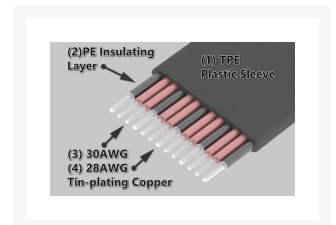

# ModDIY USB 3.2 Gen 2x2 20G Type E Male to Type C Female Panel Mount Cable

As low as  
**\$19.99**

## Short Description

USB 3.2 Gen 2x2 20G Type E Male to Type C Female Panel Mount Cable (with OTG Support)

## Description

---

USB 3.2 Gen 2x2 20G Type E Male to Type C Female Panel Mount Cable (with OTG Support)

USB-E Male to USB-C Female

Cable Length = 5cm / 15cm / 30cm / 45cm / 60cm

USB32-EC-PM

Features:

- Converter plug-in for the mainboard
- Fits into any USB Type-C port
- Bundling in USB 3.2 with up to 20 GBit / s
- Compact shape factor
- Convenient accessory for case with USB Type-C 3.2/3.1/3.0 connector
- Color: Black
- Speed: 20Gbps
- Current: 3A