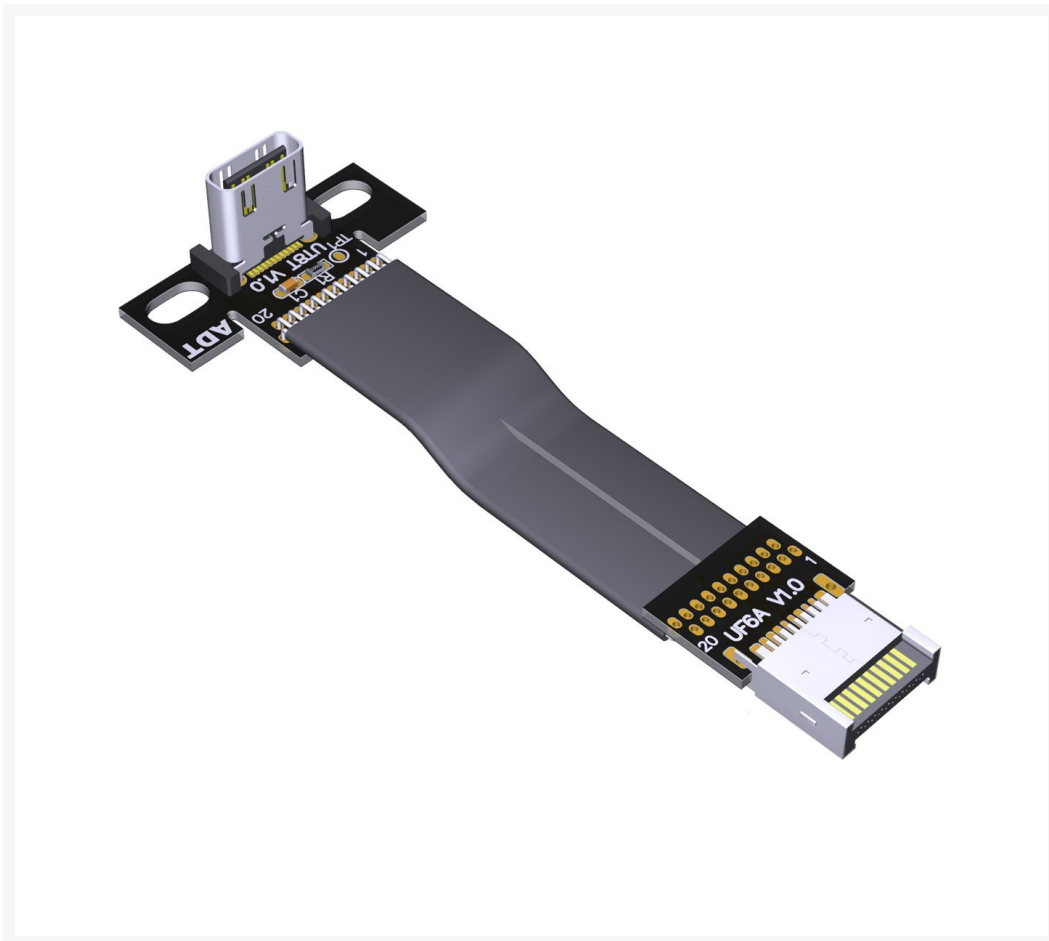

# ModDIY USB 3.2 Gen 2x2 20G Type E Male to Type C Female Panel Mount Cable

As low as  
**\$19.99**

## Short Description

USB 3.2 Gen 2x2 20G Type E Male to Type C Female Panel Mount Cable (with OTG Support)

## Description

---

USB 3.2 Gen 2x2 20G Type E Male to Type C Female Panel Mount Cable (with OTG Support)

USB-E Male to USB-C Female

Cable Length = 5cm / 15cm / 30cm / 45cm / 60cm

USB32-EC-PM

Features:

- Converter plug-in for the mainboard
- Fits into any USB Type-C port
- Bundling in USB 3.2 with up to 20 GBit / s
- Compact shape factor
- Convenient accessory for case with USB Type-C 3.2/3.1/3.0 connector
- Color: Black
- Speed: 20Gbps
- Current: 3A

## Additional Information

---

Brand	ModDIY
SKU	MDY-CAB272
Weight	0.2000
Color	Black
Case Accessory Type	I/O Ports/Cable Harness