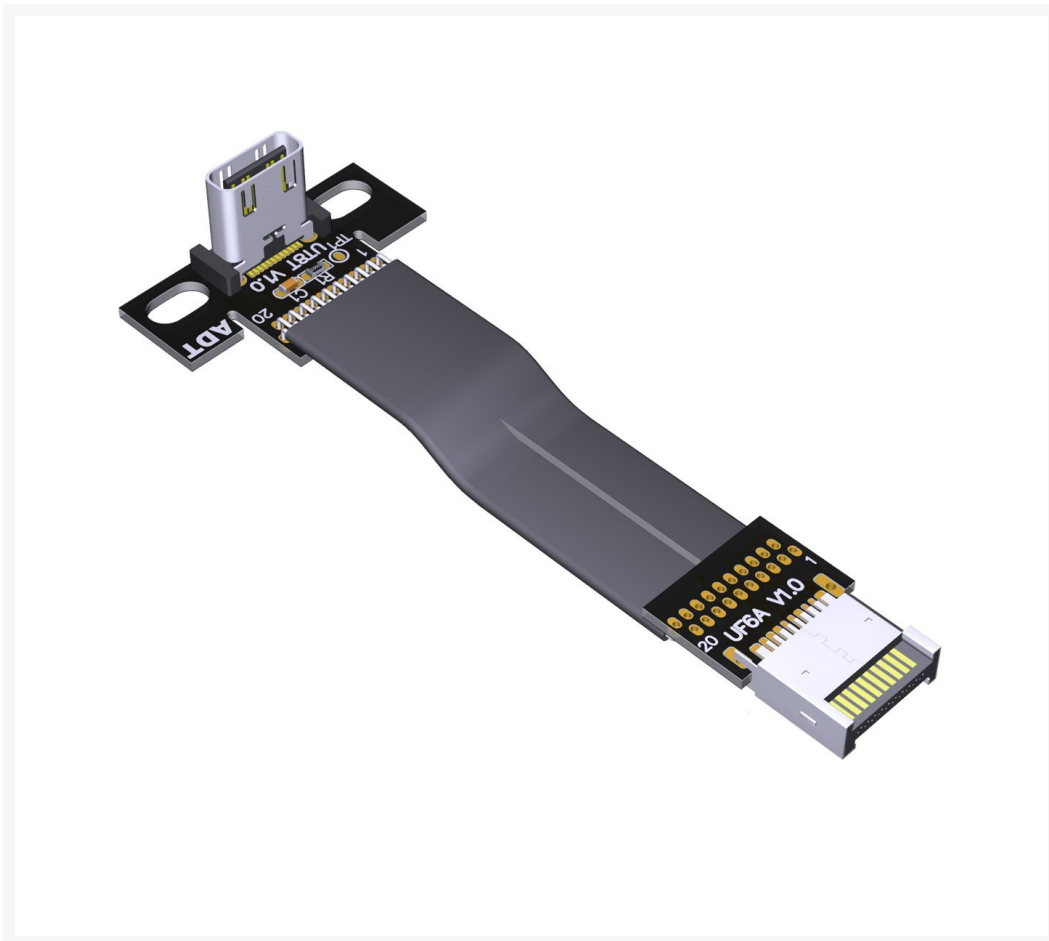

ModDIY USB 3.2 Gen 2x2 20G Type E Male to Type C Female Panel Mount Cable

As low as
\$19.99

Product Images

Short Description

USB 3.2 Gen 2x2 20G Type E Male to Type C Female Panel Mount Cable (with OTG Support)

Description

USB 3.2 Gen 2x2 20G Type E Male to Type C Female Panel Mount Cable (with OTG Support)

USB-E Male to USB-C Female

Cable Length = 5cm / 15cm / 30cm / 45cm / 60cm

USB32-EC-PM

Features:

- Converter plug-in for the mainboard
- Fits into any USB Type-C port
- Bundling in USB 3.2 with up to 20 GBit / s
- Compact shape factor
- Convenient accessory for case with USB Type-C 3.2/3.1/3.0 connector
- Color: Black
- Speed: 20Gbps
- Current: 3A

Additional Information

Brand	ModDIY
SKU	MDY-CAB272
Weight	0.2000
Color	Black
Case Accessory Type	I/O Ports/Cable Harness

Product Options

Length:	5cm
	15cm
	30cm