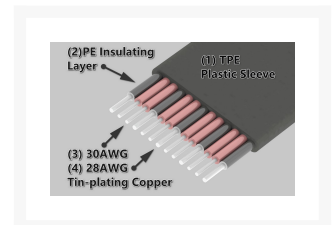

ModDIY USB 3.2 Gen 2x2 20G Type E Male to Type C Female Panel Mount Cable

As low as
\$19.99

Product Images

Short Description

USB 3.2 Gen 2x2 20G Type E Male to Type C Female Panel Mount Cable (with OTG Support)

Description

USB 3.2 Gen 2x2 20G Type E Male to Type C Female Panel Mount Cable (with OTG Support)

USB-E Male to USB-C Female

Cable Length = 5cm / 15cm / 30cm / 45cm / 60cm

USB32-EC-PM

Features:

- Converter plug-in for the mainboard
- Fits into any USB Type-C port
- Bundling in USB 3.2 with up to 20 GBit / s
- Compact shape factor
- Convenient accessory for case with USB Type-C 3.2/3.1/3.0 connector
- Color: Black
- Speed: 20Gbps
- Current: 3A

Additional Information

Brand	ModDIY
SKU	MDY-CAB272
Weight	0.2000
Color	Black
Case Accessory Type	I/O Ports/Cable Harness

Product Options

Length:	5cm
	15cm
	30cm