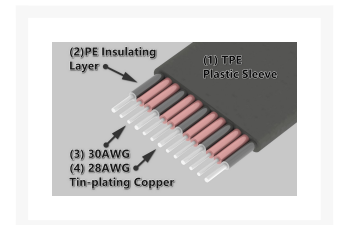

ModDIY USB 3.2 Gen 2x2 20G Type C Male to Type E Female Data Adapter Cable

As low as
\$19.99

Product Images

Short Description

USB 3.2 Gen 2x2 20G Type C Male to Type E Female Data Adapter Cable (with OTG Support)

Description

USB 3.2 Gen 2x2 20G Type C Male to Type E Female Data Adapter Cable (with OTG Support)

USB-C Male to USB-E Female

Cable Length = 5cm / 15cm / 30cm

USB32-CM-EF

Features:

- Converter plug-in for the mainboard
- Fits into any USB Type-C port
- Bundling in USB 3.2 with up to 20 GBit / s
- Compact shape factor
- Convenient accessory for case with USB Type-C 3.2/3.1/3.0 connector
- Color: Black
- Speed: 20Gbps
- Current: 3A

Additional Information

Brand	ModDIY
SKU	MDY-CO466
Weight	0.2000
Color	Black
Case Accessory Type	I/O Ports/Cable Harness

Product Options

Length:	5cm
	15cm
	30cm