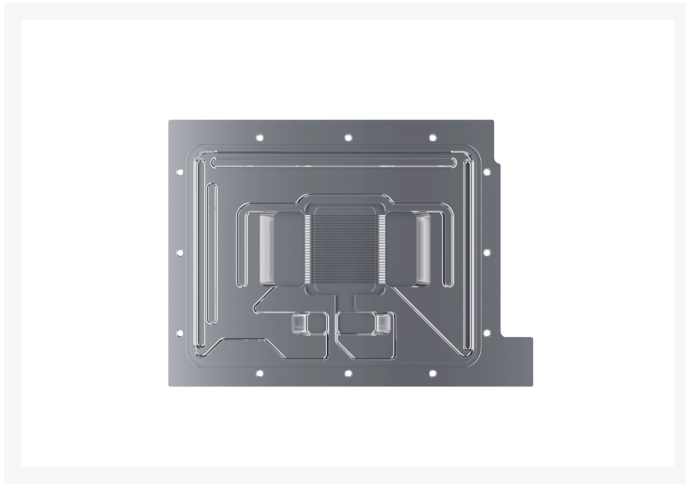

Alphacool Eisblock Aurora Acryl RTX 4080 Strix with Backplate

\$157.95

Product Images

Short Description

The next generation - the Alphacool Eisblock Aurora water cooler for Geforce RTX 40XX graphics cards.

Description

Product Information

The next generation - the Alphacool Eisblock Aurora water cooler for Geforce RTX 4XXX graphics cards. In order to dissipate the enormous heat of this graphics card generation in the best possible way, numerous optimizations have been made to the water cooler compared to the previous model. The fin structure was adapted and enables a very good water flow while increasing the cooling surface. The modified jet plate with improved inflow engine ensures an optimal distribution of the water on the cooling fins.

Features

Technical Highlights

The fin structure of this Eisblock cooler generation was developed together with Nvidia board partners. The fin thickness is 0.4 mm, the distance between the cooling fins is 0.4 mm. This ensures a very good water flow while increasing the cooling surface. The jet plate has a revised inlay that spreads the water pressure better over the fins thus optimizing the heat absorption. The adjusted water inflow gives the water a better angle of inflow.

| | |
|--------------------------|-----------------------|
| Technical data backplate | |
| Dimensions (L x W x H) | 220,90 x 132,50 x 6mm |
| Material | Aluminum |
| Color | black |

Additional Information