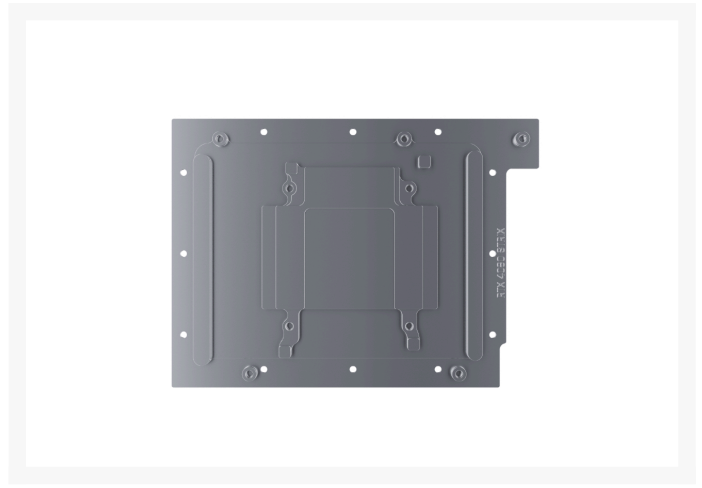

Alphacool Eisblock Aurora Acryl RTX 4080 Strix with Backplate

\$157.95

Product Images

Short Description

The next generation - the Alphacool Eisblock Aurora water cooler for Geforce RTX 40XX graphics cards.

Description

Product Information

The next generation - the Alphacool Eisblock Aurora water cooler for Geforce RTX 4XXX graphics cards. In order to dissipate the enormous heat of this graphics card generation in the best possible way, numerous optimizations have been made to the water cooler compared to the previous model. The fin structure was adapted and enables a very good water flow while increasing the cooling surface. The modified jet plate with improved inflow engine ensures an optimal distribution of the water on the cooling fins.

Features

Technical Highlights

The fin structure of this Eisblock cooler generation was developed together with Nvidia board partners. The fin thickness is 0.4 mm, the distance between the cooling fins is 0.4 mm. This ensures a very good water flow while increasing the cooling surface. The jet plate has a revised inlay that spreads the water pressure better over the fins thus optimizing the heat absorption. The adjusted water inflow gives the water a better angle of inflow.

| | |
|--------------------------|-----------------------|
| Technical data backplate | |
| Dimensions (L x W x H) | 220,90 x 132,50 x 6mm |
| Material | Aluminum |
| Color | black |

Additional Information