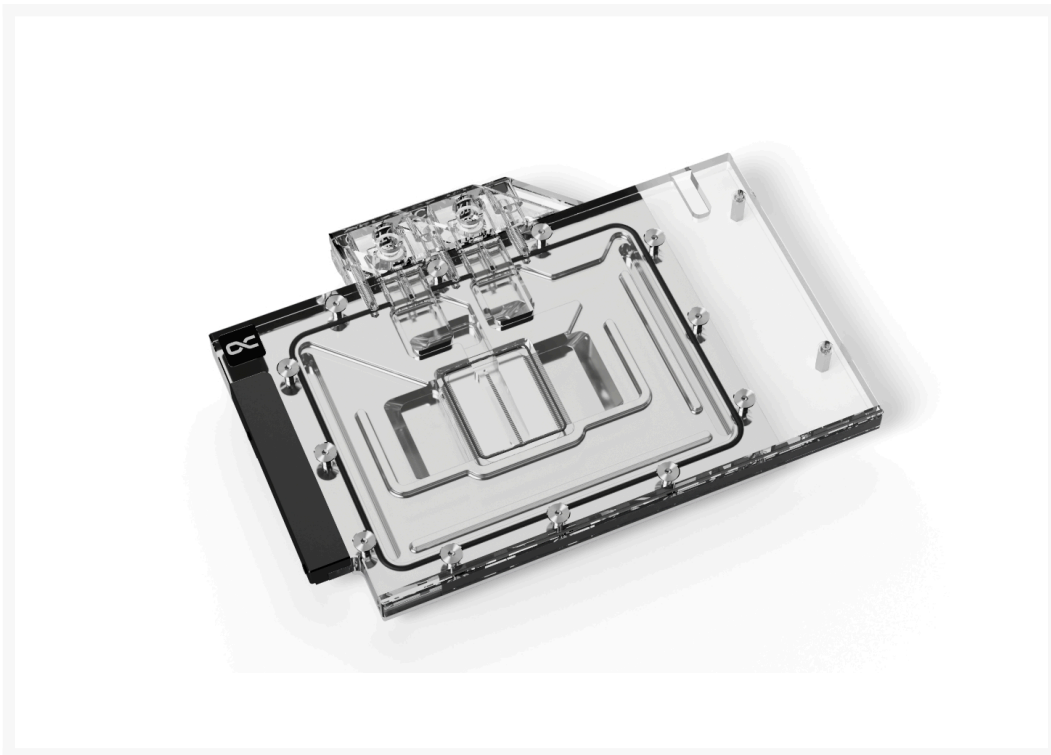

Alphacool Eisblock Aurora Acryl RTX 4080 Strix with Backplate

\$157.95

Product Images

Short Description

The next generation - the Alphacool Eisblock Aurora water cooler for Geforce RTX 40XX graphics cards.

Description

Product Information

The next generation - the Alphacool Eisblock Aurora water cooler for Geforce RTX 4XXX graphics cards. In order to dissipate the enormous heat of this graphics card generation in the best possible way, numerous optimizations have been made to the water cooler compared to the previous model. The fin structure was adapted and enables a very good water flow while increasing the cooling surface. The modified jet plate with improved inflow engine ensures an optimal distribution of the water on the cooling fins.

Features

Technical Highlights

The fin structure of this Eisblock cooler generation was developed together with Nvidia board partners. The fin thickness is 0.4 mm, the distance between the cooling fins is 0.4 mm. This ensures a very good water flow while increasing the cooling surface. The jet plate has a revised inlay that spreads the water pressure better over the fins thus optimizing the heat absorption. The adjusted water inflow gives the water a better angle of inflow.

in areas where extreme influences act on the coolers.

Design

The Aurora design of the Geforce RTX 4XXX Eisblock generation is visually calmer and simpler. Only one O-ring runs around the entire cooler. The design around the cooling fins and jetplate makes for a cleaner look. The illumination of the digitally addressable RGB LEDs is even better distributed throughout the cooler as a result of the chrome plating. The terminal's design is in line with the classic Aurora design.