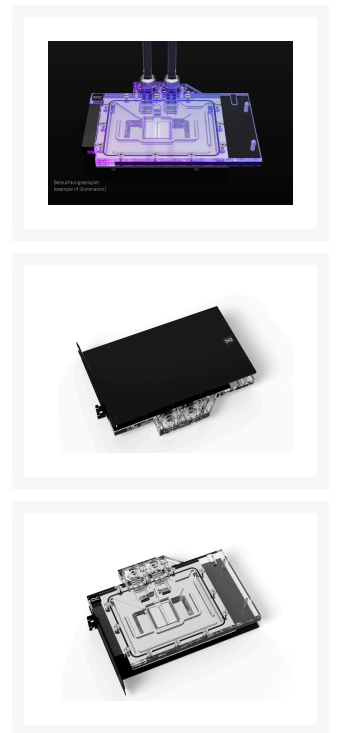

Alphacool Eisblock Aurora Acryl RTX 4080 Strix with Backplate

\$157.95

Product Images

Short Description

The next generation - the Alphacool Eisblock Aurora water cooler for Geforce RTX 40XX graphics cards.

Description

Product Information

The next generation - the Alphacool Eisblock Aurora water cooler for Geforce RTX 4XXX graphics cards. In order to dissipate the enormous heat of this graphics card generation in the best possible way, numerous optimizations have been made to the water cooler compared to the previous model. The fin structure was adapted and enables a very good water flow while increasing the cooling surface. The modified jet plate with improved inflow engine ensures an optimal distribution of the water on the cooling fins.

Features

Technical Highlights

The fin structure of this Eisblock cooler generation was developed together with Nvidia board partners. The fin thickness is 0.4 mm, the distance between the cooling fins is 0.4 mm. This ensures a very good water flow while increasing the cooling surface. The jet plate has a revised inlay that spreads the water pressure better over the fins thus optimizing the heat absorption. The adjusted water inflow gives the water a better angle of inflow.

| | |
|--------------------------|-----------------------|
| Technical data backplate | |
| Dimensions (L x W x H) | 220,90 x 132,50 x 6mm |
| Material | Aluminum |
| Color | black |

Additional Information