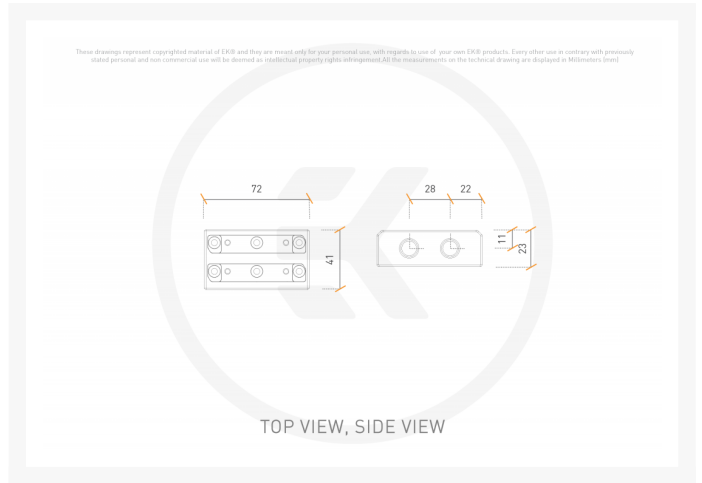

EK-Quantum Scalar² Strix/TUF DirectLink Terminal - Plexi

\$42.99

Product Images

Short Description

EK-Quantum Scalar² DirectLink Terminal - Plexi is an acrylic terminal that replaces the stock version of the black POM acetal terminal on the EK-Quantum Vector² Strix/TUF RTX 4080 and 4090 ABP Sets.

Description

Details

EK-Quantum Scalar² DirectLink Terminal - Plexi is an acrylic terminal that replaces the stock version of the black POM acetal terminal on the EK-Quantum Vector² Strix/TUF RTX 4080 and 4090 ABP Sets. It connects the water block with the active backplate. Sleek magnetic covers can be used to conceal the terminal screws. They allow rotation of the branding when the GPU water block is inverted in the case or is being used on a vertical GPU mount. The magnetic covers are not part of the package and should be re-used from the original terminal that came with the ABP set.

Features

The DirectLink flow solution is the first multiple-block solution to implement a conventional 4-port terminal layout, allowing serial and parallel connections from adjacent or opposing sides of the block. It was made possible by adding a machined brass insert in the terminal that diagonally links the water block directly to the active backplate inside the acetal terminal. These brass inserts are not part of the package and should be taken from the original terminal that came with your Strix/TUF RTX 4080 or 4090 ABP set.

DirectLink proves invaluable when flexibility is required for the right setup, as in the case of a distribution plate or vertical GPU mount.

This terminal is CNC-machined out of glass-like cast acrylic.