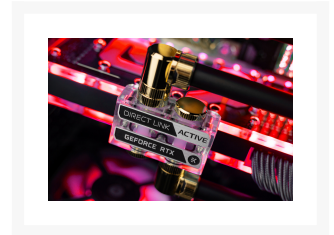

EK-Quantum Scalar² Strix/TUF DirectLink Terminal - Plexi

\$42.99

Product Images

Short Description

EK-Quantum Scalar² DirectLink Terminal - Plexi is an acrylic terminal that replaces the stock version of the black POM acetal terminal on the EK-Quantum Vector² Strix/TUF RTX 4080 and 4090 ABP Sets.

Description

Details

EK-Quantum Scalar² DirectLink Terminal - Plexi is an acrylic terminal that replaces the stock version of the black POM acetal terminal on the EK-Quantum Vector² Strix/TUF RTX 4080 and 4090 ABP Sets. It connects the water block with the active backplate. Sleek magnetic covers can be used to conceal the terminal screws. They allow rotation of the branding when the GPU water block is inverted in the case or is being used on a vertical GPU mount. The magnetic covers are not part of the package and should be re-used from the original terminal that came with the ABP set.

Features

The DirectLink flow solution is the first multiple-block solution to implement a conventional 4-port terminal layout, allowing serial and parallel connections from adjacent or opposing sides of the block. It was made possible by adding a machined brass insert in the terminal that diagonally links the water block directly to the active backplate inside the acetal terminal. These brass inserts are not part of the package and should be taken from the original terminal that came with your Strix/TUF RTX 4080 or 4090 ABP set.

DirectLink proves invaluable when flexibility is required for the right setup, as in the case of a distribution plate or vertical GPU mount.

This terminal is CNC-machined out of glass-like cast acrylic.