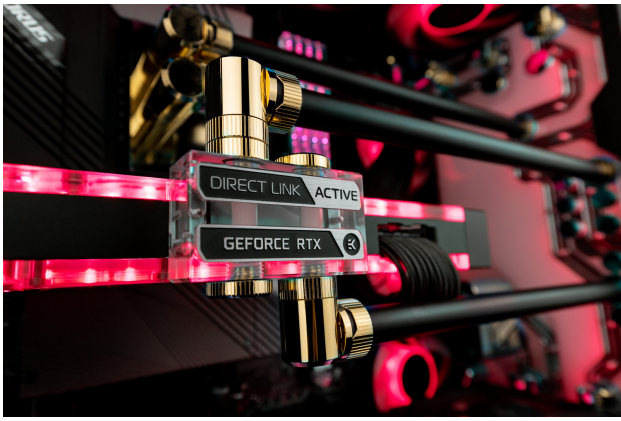

EK-Quantum Scalar² Strix/TUF DirectLink Terminal - Plexi

\$42.99

Product Images

Short Description

EK-Quantum Scalar² DirectLink Terminal - Plexi is an acrylic terminal that replaces the stock version of the black POM acetal terminal on the EK-Quantum Vector² Strix/TUF RTX 4080 and 4090 ABP Sets.

Description

Details

EK-Quantum Scalar² DirectLink Terminal - Plexi is an acrylic terminal that replaces the stock version of the black POM acetal terminal on the EK-Quantum Vector² Strix/TUF RTX 4080 and 4090 ABP Sets. It connects the water block with the active backplate. Sleek magnetic covers can be used to conceal the terminal screws. They allow rotation of the branding when the GPU water block is inverted in the case or is being used on a vertical GPU mount. The magnetic covers are not part of the package and should be re-used from the original terminal that came with the ABP set.

Features

The DirectLink flow solution is the first multiple-block solution to implement a conventional 4-port terminal layout, allowing serial and parallel connections from adjacent or opposing sides of the block. It was made possible by adding a machined brass insert in the terminal that diagonally links the water block directly to the active backplate inside the acetal terminal. These brass inserts are not part of the package and should be taken from the original terminal that came with your Strix/TUF RTX 4080 or 4090 ABP set.

DirectLink proves invaluable when flexibility is required for the right setup, as in the case of a distribution plate or vertical GPU mount.

This terminal is CNC-machined out of glass-like cast acrylic.