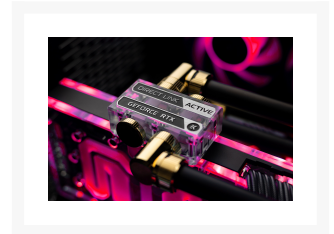

EK-Quantum Scalar² Strix/TUF DirectLink Terminal - Plexi

\$42.99

Product Images

Short Description

EK-Quantum Scalar² DirectLink Terminal - Plexi is an acrylic terminal that replaces the stock version of the black POM acetal terminal on the EK-Quantum Vector² Strix/TUF RTX 4080 and 4090 ABP Sets.

Description

Details

EK-Quantum Scalar² DirectLink Terminal - Plexi is an acrylic terminal that replaces the stock version of the black POM acetal terminal on the EK-Quantum Vector² Strix/TUF RTX 4080 and 4090 ABP Sets. It connects the water block with the active backplate. Sleek magnetic covers can be used to conceal the terminal screws. They allow rotation of the branding when the GPU water block is inverted in the case or is being used on a vertical GPU mount. The magnetic covers are not part of the package and should be re-used from the original terminal that came with the ABP set.

Features

The DirectLink flow solution is the first multiple-block solution to implement a conventional 4-port terminal layout, allowing serial and parallel connections from adjacent or opposing sides of the block. It was made possible by adding a machined brass insert in the terminal that diagonally links the water block directly to the active backplate inside the acetal terminal. These brass inserts are not part of the package and should be taken from the original terminal that came with your Strix/TUF RTX 4080 or 4090 ABP set.

DirectLink proves invaluable when flexibility is required for the right setup, as in the case of a distribution plate or vertical GPU mount.

This terminal is CNC-machined out of glass-like cast acrylic.