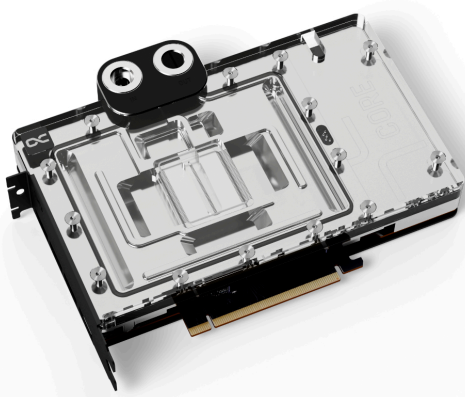

Alphacool Core Geforce RTX 4090 Founders Edition with Backplate

\$207.95

Product Images

Short Description

Alphacool's Core product series is characterized by high quality, outstanding performance and the uniform and functional design language.

Description

Product Information

Alphacool's Core product series is characterized by high quality, outstanding performance and the uniform and functional design language.

Features

The copper cooler which, like the end terminal, is milled from a single piece of copper and is the core of this cooler. The fine workmanship, paired with the hard and resistant chrome plating covering the entire copper cooler, meet the highest quality standards. The chrome-plated brass G1/4" threads integrated on both sides stand out visually from the terminal. They are a central feature of the new design language that will be evident in all products in the Core series.

The aluminum backplate adapted to the design, together with the terminal, makes up the entire unit and enhances the back of the cooler with a clean and homogeneous look. The lighting consists of digitally addressable RGB LEDs, which illuminate the entire cooler evenly and effectively.

tests in cooperation with board partners. The fin thickness and spacing have been enhanced, the cooling surface has been increased and the water flow to the core components with the greatest heat output has been optimized. The enclosed special soft thermal pads with up to 7 W/mK adapt perfectly to even the smallest tolerances.