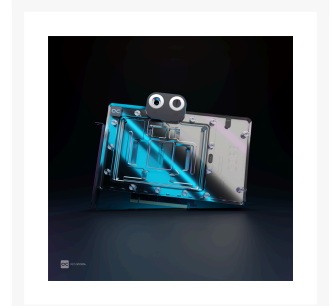

Alphacool Core Geforce RTX 4090 Founders Edition with Backplate

\$207.95

Product Images

Short Description

Alphacool's Core product series is characterized by high quality, outstanding performance and the uniform and functional design language.

Description

Product Information

Alphacool's Core product series is characterized by high quality, outstanding performance and the uniform and functional design language.

Features

The copper cooler which, like the end terminal, is milled from a single piece of copper and is the core of this cooler. The fine workmanship, paired with the hard and resistant chrome plating covering the entire copper cooler, meet the highest quality standards. The chrome-plated brass G1/4" threads integrated on both sides stand out visually from the terminal. They are a central feature of the new design language that will be evident in all products in the Core series.

The aluminum backplate adapted to the design, together with the terminal, makes up the entire unit and enhances the back of the cooler with a clean and homogeneous look. The lighting consists of digitally addressable RGB LEDs, which illuminate the entire cooler evenly and effectively.