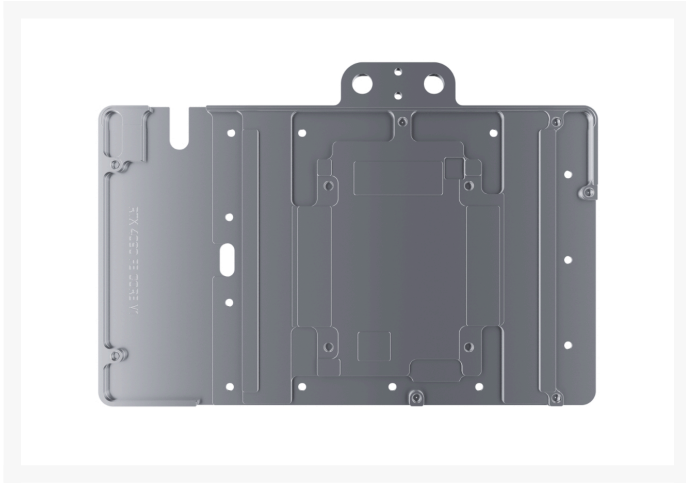

Alphacool Core Geforce RTX 4090 Founders Edition with Backplate

\$207.95

Product Images

Short Description

Alphacool's Core product series is characterized by high quality, outstanding performance and the uniform and functional design language.

Description

Product Information

Alphacool's Core product series is characterized by high quality, outstanding performance and the uniform and functional design language.

Features

The copper cooler which, like the end terminal, is milled from a single piece of copper and is the core of this cooler. The fine workmanship, paired with the hard and resistant chrome plating covering the entire copper cooler, meet the highest quality standards. The chrome-plated brass G1/4" threads integrated on both sides stand out visually from the terminal. They are a central feature of the new design language that will be evident in all products in the Core series.

The aluminum backplate adapted to the design, together with the terminal, makes up the entire unit and enhances the back of the cooler with a clean and homogeneous look. The lighting consists of digitally addressable RGB LEDs, which illuminate the entire cooler evenly and effectively.

tests in cooperation with board partners. The fin thickness and spacing have been enhanced, the cooling surface has been increased and the water flow to the core components with the greatest heat output has been optimized. The enclosed special soft thermal pads with up to 7 W/mK adapt perfectly to even the smallest tolerances.