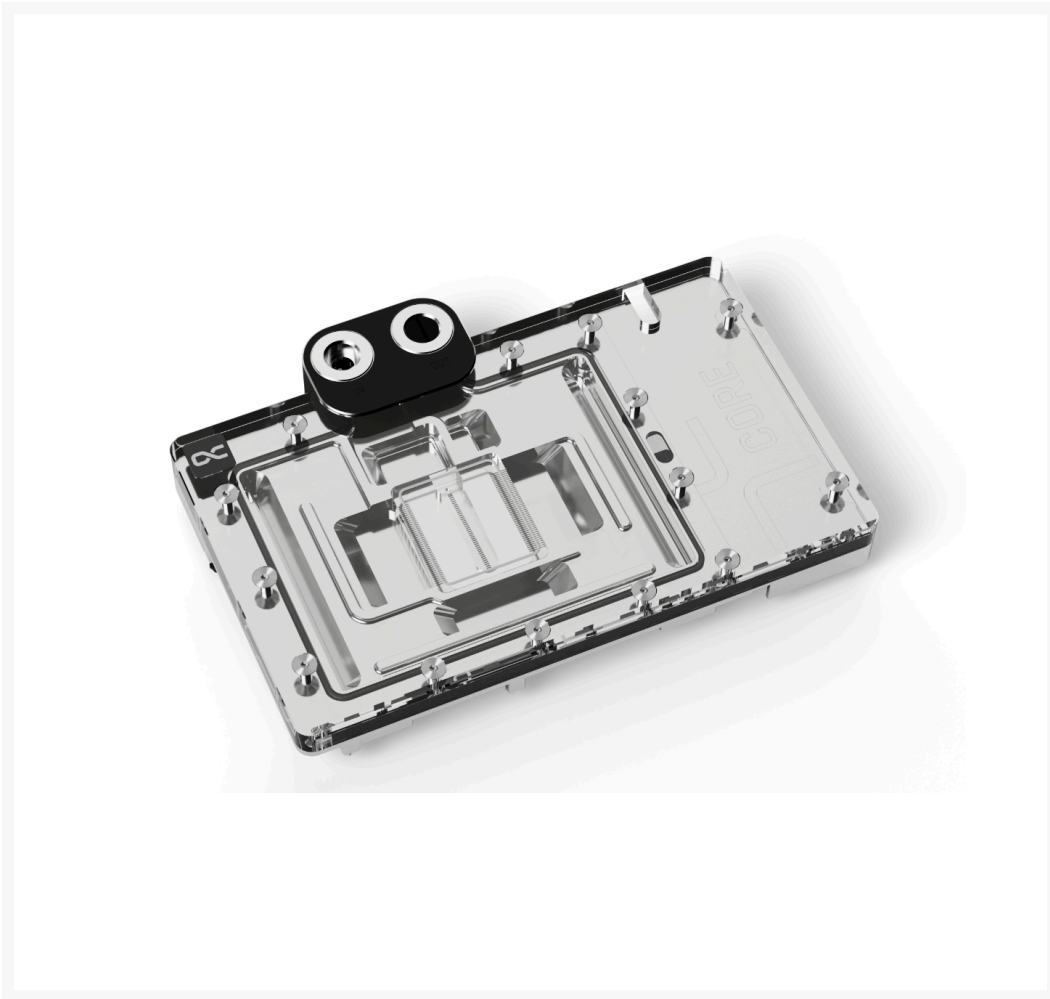

Alphacool Core Geforce RTX 4090 Founders Edition with Backplate

\$207.95

Product Images

Short Description

Alphacool's Core product series is characterized by high quality, outstanding performance and the uniform and functional design language.

Description

Product Information

Alphacool's Core product series is characterized by high quality, outstanding performance and the uniform and functional design language.

Features

The copper cooler which, like the end terminal, is milled from a single piece of copper and is the core of this cooler. The fine workmanship, paired with the hard and resistant chrome plating covering the entire copper cooler, meet the highest quality standards. The chrome-plated brass G1/4" threads integrated on both sides stand out visually from the terminal. They are a central feature of the new design language that will be evident in all products in the Core series.

The aluminum backplate adapted to the design, together with the terminal, makes up the entire unit and enhances the back of the cooler with a clean and homogeneous look. The lighting consists of digitally addressable RGB LEDs, which illuminate the entire cooler evenly and effectively.

tests in cooperation with board partners. The fin thickness and spacing have been enhanced, the cooling surface has been increased and the water flow to the core components with the greatest heat output has been optimized. The enclosed special soft thermal pads with up to 7 W/mK adapt perfectly to even the smallest tolerances.