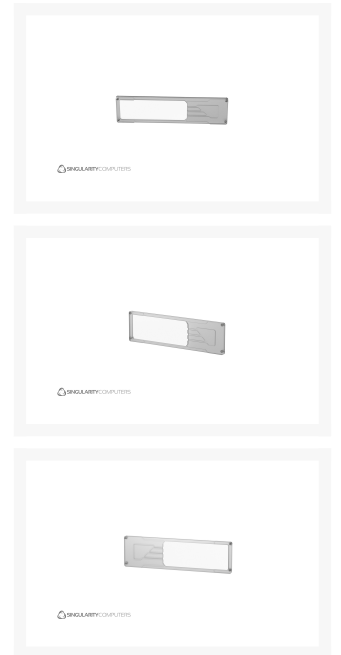

# Singularity Computers Spectre 3.0 Windowed PSU Side Shroud - Frosted

\$59.95

## Short Description

The Spectre Windowed PSU Side Shroud makes your PSU visible through the Spectre PSU shroud. It is

designed not to show the cables but to show the side of the PSU. There is a Black version for Black Spectre cases and a Frosted version for Silver Spectre cases.

## Description

---

The Spectre Windowed PSU Side Shroud makes your PSU visible through the Spectre PSU shroud. It is designed not to show the cables but to show the side of the PSU. There is a Black version for Black Spectre cases and a Frosted version for Silver Spectre cases.

## Specifications

---

Specifications & Included Items:

Spectre PSU Side Shroud.

Fasteners: M4 x 14mm x 4 Stainless Steel.

Dimensions: L 300mm x W 100mm x H 3mm.

Weight: 0.8kg.

Packaged Dimensions: L 350mm x W 100mm x H 50mm.