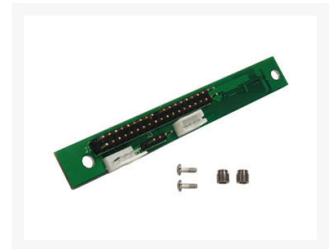

Scythe "Kama-Panel" Multi Functional Controller device on 5.25" Bay - Silver

\$29.95

Product Images

Short Description

Stylish 5.25" Multi-Function Controller and Media card reader, USB/Firewire slot in one panel. To control up to 6 fans and to install slim combo drive.

Description

Stylish 5.25" Multi-Function Controller and Media card reader, USB/Firewire slot in one panel. To control up to 6 fans and to install slim combo drive.

Features

- 2 Fan Controller + 4 Fan Controller, Media card reader, USB/ IEEE1394 slots, Audio in/out
Kama-Panel 4 is able to control up to 6 fans independently, 6 temperatures to meet user' s system requirement. The media card reader, USB/ IEEE1394 slots and Audio in/out is also build-in to connect and play with your sound system or any device. Slim media drives can be installed instead of 4 fan controller alternatively.
- Ideal Device for Your System
If your PC case has lack of 5.25" bay, you can install this device to use a various medias as well as to control your fans!
- Extra Slot for Slim Media Drive
The Kama Panel comes with extra slim drive slot to add extra 4 fan controller (included in the package) or slim optical drive (not included in the package).

Additional Information

Brand	Scythe
SKU	SCKMPN-1000-SL-D
Weight	2.0000
Color	Silver
Device Type	Multi-purpose
Bay Size	5.25" Bay