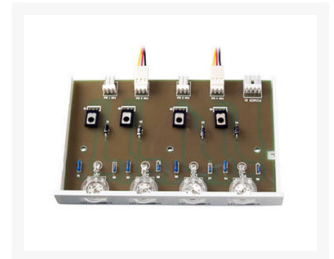

Scythe "Kama-Panel" Multi Functional Controller device on 5.25" Bay - Silver

\$29.95

Product Images

Short Description

Stylish 5.25" Multi-Function Controller and Media card reader, USB/Firewire slot in one panel. To control up to 6 fans and to install slim combo drive.

Description

Stylish 5.25" Multi-Function Controller and Media card reader, USB/Firewire slot in one panel. To control up to 6 fans and to install slim combo drive.

Features

- 2 Fan Controller + 4 Fan Controller, Media card reader, USB/ IEEE1394 slots, Audio in/out
Kama-Panel 4 is able to control up to 6 fans independently, 6 temperatures to meet user' s system requirement. The media card reader, USB/ IEEE1394 slots and Audio in/out is also build-in to connect and play with your sound system or any device. Slim media drives can be installed instead of 4 fan controller alternatively.
- Ideal Device for Your System
If your PC case has lack of 5.25" bay, you can install this device to use a various medias as well as to control your fans!
- Extra Slot for Slim Media Drive
The Kama Panel comes with extra slim drive slot to add extra 4 fan controller (included in the package) or slim optical drive (not included in the package).

Additional Information

Brand	Scythe
SKU	SCKMPN-1000-SL-D
Weight	2.0000
Color	Silver
Device Type	Multi-purpose
Bay Size	5.25" Bay