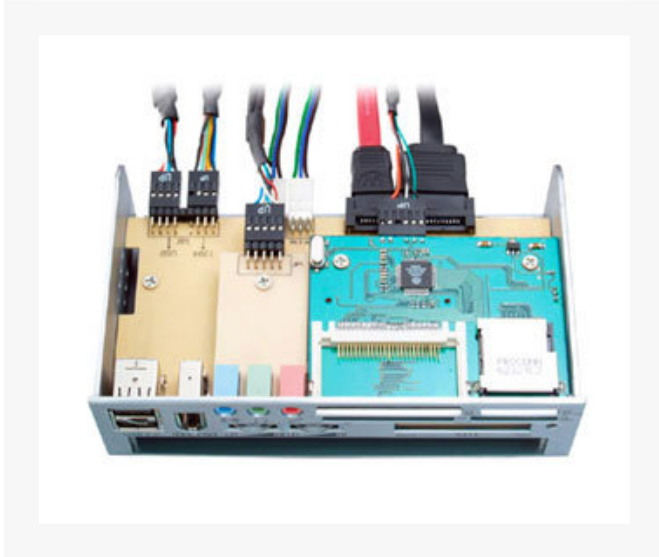

Scythe "Kama-Panel" Multi Functional Controller device on 5.25" Bay - Silver

\$29.95

Product Images

Short Description

Stylish 5.25" Multi-Function Controller and Media card reader, USB/Firewire slot in one panel. To control up to 6 fans and to install slim combo drive.

Description

Stylish 5.25" Multi-Function Controller and Media card reader, USB/Firewire slot in one panel. To control up to 6 fans and to install slim combo drive.

Features

- 2 Fan Controller + 4 Fan Controller, Media card reader, USB/ IEEE1394 slots, Audio in/out
Kama-Panel 4 is able to control up to 6 fans independently, 6 temperatures to meet user' s system requirement. The media card reader, USB/ IEEE1394 slots and Audio in/out is also build-in to connect and play with your sound system or any device. Slim media drives can be installed instead of 4 fan controller alternatively.
- Ideal Device for Your System
If your PC case has lack of 5.25" bay, you can install this device to use a various medias as well as to control your fans!
- Extra Slot for Slim Media Drive
The Kama Panel comes with extra slim drive slot to add extra 4 fan controller (included in the package) or slim optical drive (not included in the package).

Specifications

- Dimension: 148 × 90.5 × 42mm (WxDxH)
- Fan Controller: Up to 6 (2 built-in, 4 extra as slim slot-in attachment)
- Compatible Media: SD Card, miniSD Card, MMC Card, RS-MMC Card, Compact Flash, Micro Drive, xD Card, Smart Media, Memory Stick (Including PRO, DUO, PRO-DUO).
- * Note: Please purchase an adaptor to connect a small media such as minSD, RS-MMC, Memory Stick DUO.
- Connectors: USB Cables (2pcs), S-ATA Data (1pc), S-ATA Power (1pc), Line-In (1pc), Mic-In (1pc), Audio-Out (1pc), IEEE1394 (1pc)
- Slot: Slim Optical Drive Slot
- Compatibility: Windows 2000/XP
- Temperature Module Channels: 2 + 4
- Temperature Range: 0 ~ 90C (32 ~ 194F)
- Fan Channels: 2+4