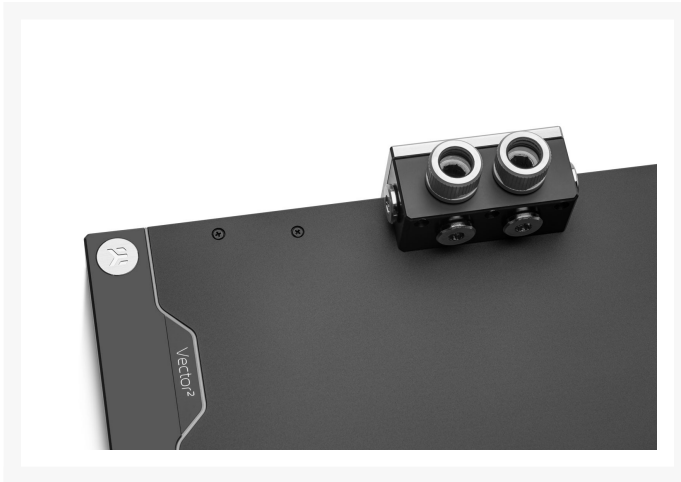

EK-Quantum Scalar² SFF Terminal – Acetal

\$66.99

Product Images

Short Description

EK-Quantum Scalar² SFF Terminal – Acetal is a specialized Scalar² terminal for EK-Quantum Vector² GPU water blocks from the premium Quantum Line.

Description

Details

EK-Quantum Scalar² SFF Terminal – Acetal is a specialized Scalar² terminal for EK-Quantum Vector² GPU water blocks from the premium Quantum Line. It was engineered with the benefits of SFF-builders in mind. It is 14mm thinner than the stock terminal that comes with the water block and offers a plethora of new connectivity options. This thinner terminal can help if your GPU is too wide to close the case panel with the stock terminal.

Features

A total of six G1/4" ports allow for a plethora of options when routing to and from the GPU. It has two ports on the section that goes over the water block itself, which is especially useful for sandwich layouts very commonly found in SFF cases. Additionally, two new ports are located on either side of the terminal, going alongside the GPU's length and allowing tubing to run parallel to the GPU itself.

Two ports are located on the top of the terminal, which is standard also with the stock terminals but does allow extra options which is always a plus in space-constrained mini-ITX cases.

This terminal is CNC-machined out of durable black POM acetal. Two plug covers come with this product.