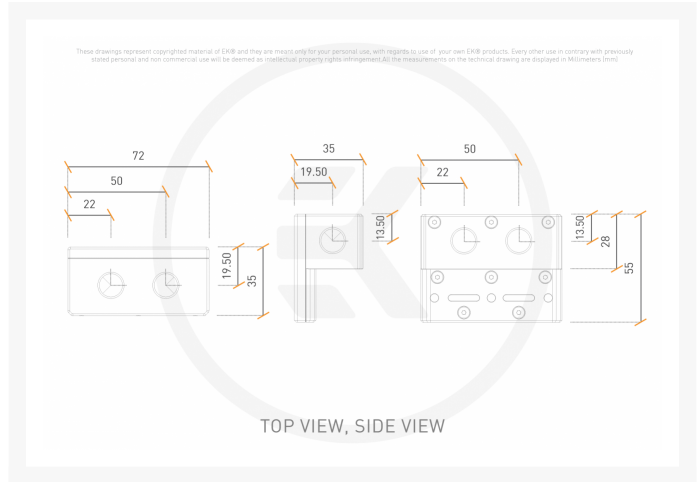

EK-Quantum Scalar² SFF Terminal – Acetal

\$66.99

Product Images

Short Description

EK-Quantum Scalar² SFF Terminal – Acetal is a specialized Scalar² terminal for EK-Quantum Vector² GPU water blocks from the premium Quantum Line.

Description

Details

EK-Quantum Scalar² SFF Terminal – Acetal is a specialized Scalar² terminal for EK-Quantum Vector² GPU water blocks from the premium Quantum Line. It was engineered with the benefits of SFF-builders in mind. It is 14mm thinner than the stock terminal that comes with the water block and offers a plethora of new connectivity options. This thinner terminal can help if your GPU is too wide to close the case panel with the stock terminal.

Features

A total of six G1/4" ports allow for a plethora of options when routing to and from the GPU. It has two ports on the section that goes over the water block itself, which is especially useful for sandwich layouts very commonly found in SFF cases. Additionally, two new ports are located on either side of the terminal, going alongside the GPU's length and allowing tubing to run parallel to the GPU itself.

Two ports are located on the top of the terminal, which is standard also with the stock terminals but does allow extra options which is always a plus in space-constrained mini-ITX cases.

This terminal is CNC-machined out of durable black POM acetal. Two plug covers come with this product.