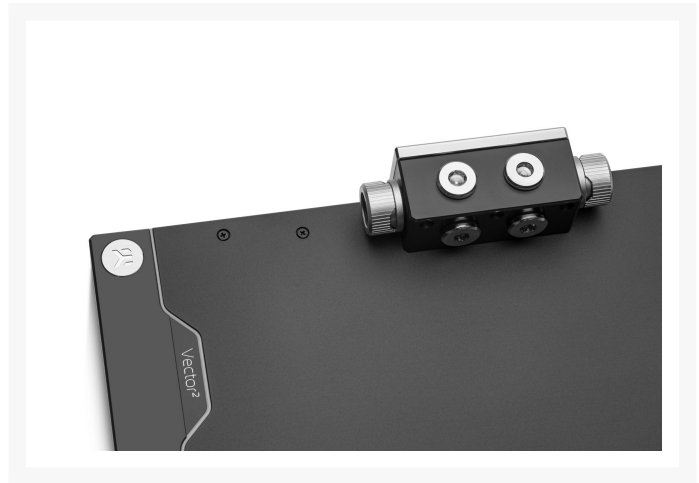

EK-Quantum Scalar² SFF Terminal – Acetal

\$66.99

Product Images

Short Description

EK-Quantum Scalar² SFF Terminal – Acetal is a specialized Scalar² terminal for EK-Quantum Vector² GPU water blocks from the premium Quantum Line.

Description

Details

EK-Quantum Scalar² SFF Terminal – Acetal is a specialized Scalar² terminal for EK-Quantum Vector² GPU water blocks from the premium Quantum Line. It was engineered with the benefits of SFF-builders in mind. It is 14mm thinner than the stock terminal that comes with the water block and offers a plethora of new connectivity options. This thinner terminal can help if your GPU is too wide to close the case panel with the stock terminal.

Features

A total of six G1/4" ports allow for a plethora of options when routing to and from the GPU. It has two ports on the section that goes over the water block itself, which is especially useful for sandwich layouts very commonly found in SFF cases. Additionally, two new ports are located on either side of the terminal, going alongside the GPU's length and allowing tubing to run parallel to the GPU itself.

Two ports are located on the top of the terminal, which is standard also with the stock terminals but does allow extra options which is always a plus in space-constrained mini-ITX cases.

This terminal is CNC-machined out of durable black POM acetal. Two plug covers come with this product.