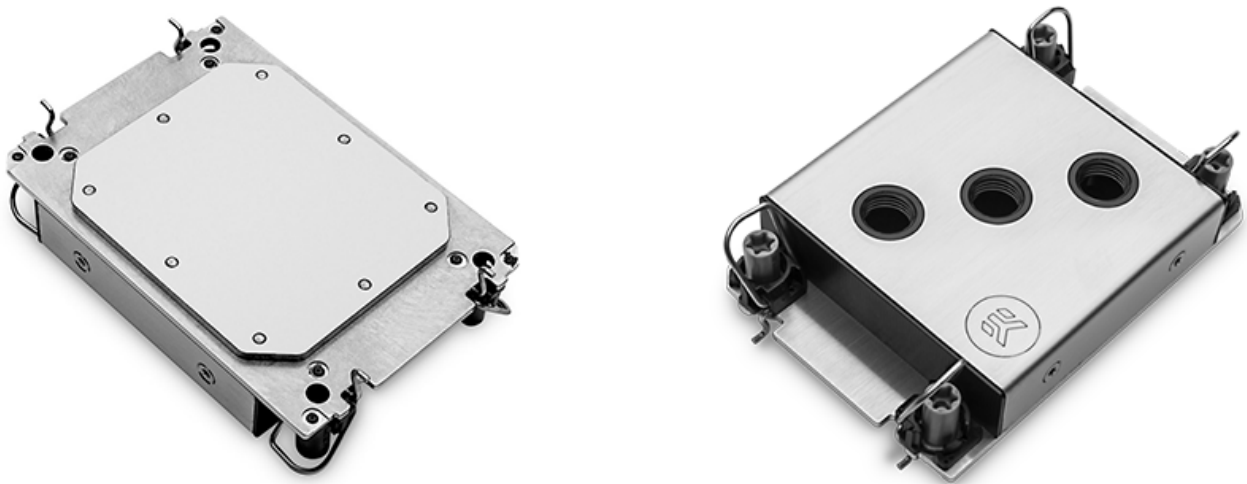


 **EK-Pro CPU WB 4677 Ni + Acetal** **\$143.99**

Product Images

Short Description

The EK-Pro CPU WB 4677 Ni + Acetal is a dedicated enterprise-grade water block specifically developed for LGA 4677 Intel® processors.

Description

Details

The EK-Pro CPU WB 4677 Ni + Acetal is a dedicated enterprise-grade water block specifically developed for LGA 4677 Intel® processors. The core of the new CPU water block was refined to manage the growing heat dissipation of new 4th generation scalable Xeon® processors and to further upgrade connectivity options for workstation requirements.

Features

The EK-Pro CPU WB 4677 Ni + Acetal water block features a total of 3 standard G1/4" threaded ports located on the top of the water block and is intended for workstations and taller server racks.

The EK-Pro CPU WB 4677 Ni + Acetal water block features a precisely machined copper base (coldplate) made from the purest copper available on the market and is treated with nickel electroplating. The top is CNC machined from durable black POM Acetal, and the hold-down bracket is made of laser-cut stainless steel.