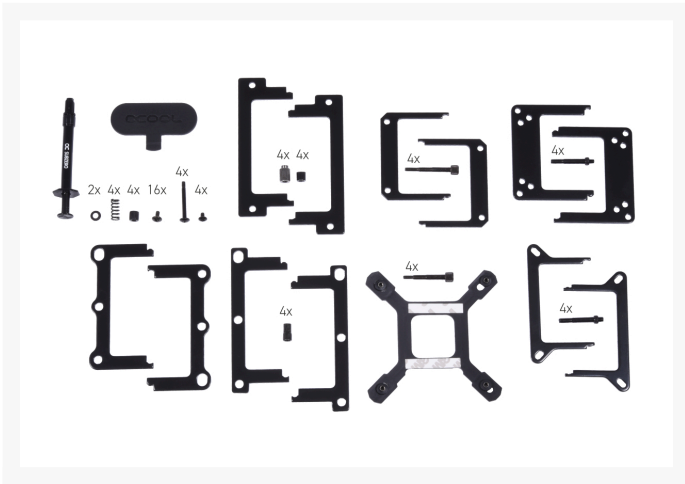

Alphacool Eisbaer Pro ES (Solo) Full Black

\$90.95

Product Images

Short Description

The Alphacool Eisbaer Pro ES (Solo) offers a much larger cooling surface than the normal Eisbaer.

Description

The Alphacool Eisbaer Pro ES (Solo) offers a much larger cooling surface than the normal Eisbaer. It was specially developed for extremely large CPU DIEs and fully covers processors such as the AMD Threadripper but also the AMD Ryzen CPUs. The Eisbaer Pro has also been designed for the Intel Socket 3647 to ensure the best possible cooling performance of the entire CPU. The Eisbaer Pro is a true multi-talent. Expandable, fully compatible with DIY water cooling components and it is the optimal solution for the most powerful processors on the market.

Features

Large cooling surface

The cold plate bottom covers the entire surface of the respective processors. The area of the cooling fins exceeds all known processor cores with an area of around 55 x 42mm. This ensures that all hotspots of a CPU are directly covered and thus optimally cooled. With the included AM4 bracket, cooling an AMD Ryzen processor is also child's play. The cooling fins are 0.4mm thick and also have an optimal distance of 0.4mm between them. In total there are 58 cooling fins on the bottom of the cooler. The bottom of the cooler is only 3mm thick, which allows the heat to reach the water and be dissipated as quickly as possible.

Pump

The Eisbaer Pro ES (Solo) cooler uses the very compact and small DC-LT 2 pump. It offers enough power to integrate other components such as a GPU water cooler or radiator into the water circuit.

Usable fittings