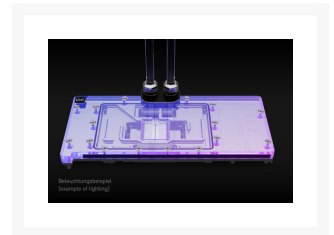

Alphacool Core RX 7900XTX/XT Taichi - Phantom with Backplate

$247.49

Product Images