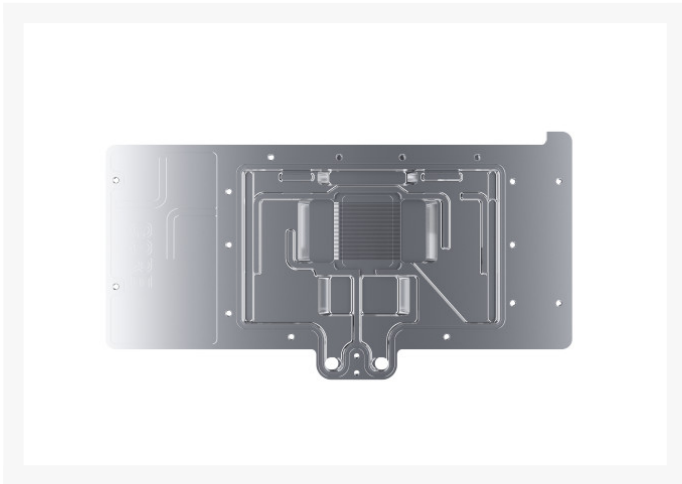

Alphacool Core RX 7900XTX/XT Taichi - Phantom with Backplate

\$247.49

Product Images

Short Description

Alphacool's Core product series is known for its high quality, outstanding performance, and uniform and functional design language.

Description

Product information

Alphacool's Core product series is known for its high quality, outstanding performance, and uniform and functional design language.

The copper cooler, which is milled from a single piece along with the end terminal, forms the base of this cooler. The fine craftsmanship, combined with the hard and resistant chrome plating covering the entire copper cooler, meets the highest quality standards. The chrome-plated brass G1/4" threads integrated on both sides stand out visually from the terminal and are a key feature of the new design language that will be evident in all products in the Core series.

Features

The aluminum backplate, which is adapted to the design, along with the terminal, forms the entire unit and enhances the back of the cooler with a clean and homogeneous look. The lighting consists of digitally addressable RGB LEDs, which evenly and effectively illuminate the entire cooler.

The technical advancements are evident in the water supply to the jet plate as well as in the optimization of the jet plate itself. The jet plate has been completely redesigned based on many simulations and practical tests in collaboration with board partners. The fin thickness and spacing have been enhanced, the cooling surface has been increased, and the water flow to the core components with the greatest heat output has been optimized. The enclosed special soft thermal pads with up to 7 W/mK adapt perfectly to even the smallest tolerances.