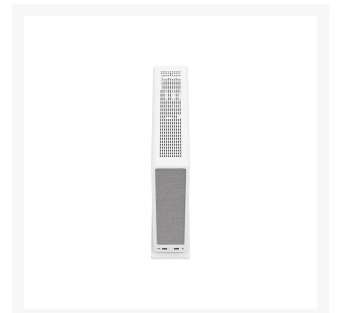

Fractal Design Ridge Mini-ITX Slim Small Form Factor Console PC Case with PCIe 3.0 Riser - White

\$129.95

Product Images

Short Description

An uncluttered, small form factor case designed to integrate seamlessly into your living space and daily rituals. An evolution of the slimline format, Ridge was developed in collaboration with gaming and entertainment enthusiasts to subtly improve their homes and enhance the small form factor PC experience.

Description

An uncluttered, small form factor case designed to integrate seamlessly into your living space and daily

rituals. An evolution of the slimline format, Ridge was developed in collaboration with gaming and entertainment enthusiasts to subtly improve their homes and enhance the small form factor PC experience.

Inch-perfect efficiency

- Meticulously engineered to maximize its capability while minimizing its footprint
- Small form factor case with a volume of 12.6 liters
- Supports GPUs up to a length of 335 mm

All-around ventilation

- Ventilated on all sides to maximize its cooling potential
- Comes with 2x 140 mm PWM Aspect fans pre-installed
- Supports 2x 120/140 mm and 3x 80 mm fans

Well-balanced design

- Stylish fabric front with CNC machined aluminum frame
- Features a Power LED bar in front