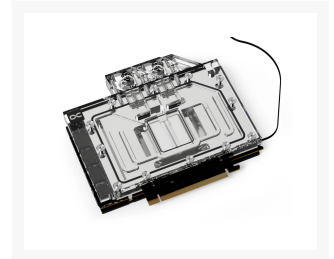

Alphacool Eisblock Aurora RTX 4070TI Ventus with Backplate

\$189.95

Product Images

Short Description

The next generation - the Alphacool Eisblock Aurora water cooler for Geforce RTX 40XX graphics cards. In order to dissipate the enormous heat of this graphics card generation in the best possible way, numerous optimizations have been made to the water cooler compared to the previous model. The fin structure was adapted and enables a very good water flow while increasing the cooling surface. The modified jet plate with improved inflow engine ensures an optimal distribution of the water on the cooling fins.

Description

The next generation - the Alphacool Eisblock Aurora water cooler for Geforce RTX 40XX graphics cards. In order to dissipate the enormous heat of this graphics card generation in the best possible way, numerous optimizations have been made to the water cooler compared to the previous model. The fin structure was adapted and enables a very good water flow while increasing the cooling surface. The modified jet plate with improved inflow engine ensures an optimal distribution of the water on the cooling fins.

Technical Highlights

The fin structure of this Eisblock cooler generation was developed together with Nvidia board partners. The fin thickness is 0.4 mm, the distance between the cooling fins is 0.4 mm. This ensures a very good water flow while increasing the cooling surface. The jet plate has a revised inlay that spreads the water pressure better over the fins thus optimizing the heat absorption. The adjusted water inflow gives the water a better angle of inflow.