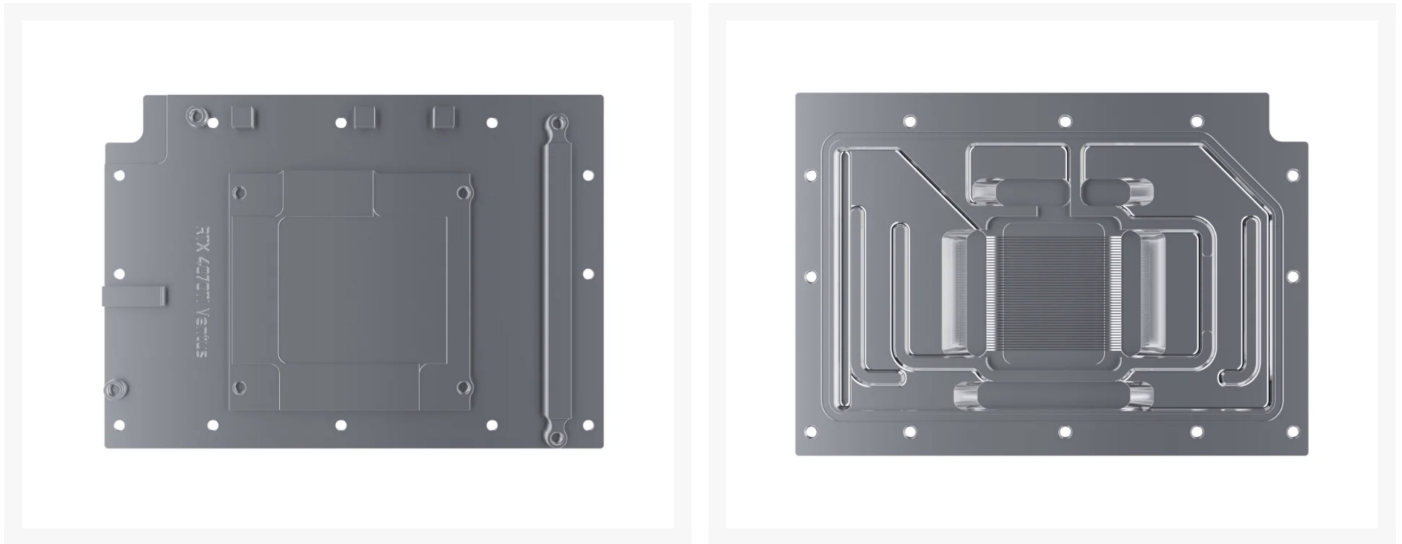

Alphacool Eisblock Aurora RTX 4070TI Ventus with Backplate

\$189.95

Product Images

Short Description

The next generation - the Alphacool Eisblock Aurora water cooler for Geforce RTX 40XX graphics cards. In order to dissipate the enormous heat of this graphics card generation in the best possible way, numerous optimizations have been made to the water cooler compared to the previous model. The fin structure was adapted and enables a very good water flow while increasing the cooling surface. The modified jet plate with improved inflow engine ensures an optimal distribution of the water on the cooling fins.

Description

The next generation - the Alphacool Eisblock Aurora water cooler for Geforce RTX 40XX graphics cards. In order to dissipate the enormous heat of this graphics card generation in the best possible way, numerous optimizations have been made to the water cooler compared to the previous model. The fin structure was adapted and enables a very good water flow while increasing the cooling surface. The modified jet plate with improved inflow engine ensures an optimal distribution of the water on the cooling fins.

Technical Highlights

The fin structure of this Eisblock cooler generation was developed together with Nvidia board partners. The fin thickness is 0.4 mm, the distance between the cooling fins is 0.4 mm. This ensures a very good water flow while increasing the cooling surface. The jet plate has a revised inlay that spreads the water pressure better over the fins thus optimizing the heat absorption. The adjusted water inflow gives the water a better angle of inflow.