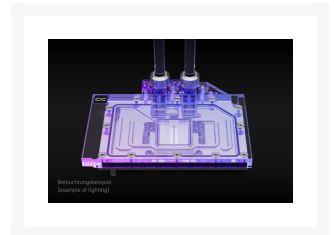

Alphacool Eisblock Aurora RTX 4070TI Ventus with Backplate

\$189.95

Product Images

Short Description

The next generation - the Alphacool Eisblock Aurora water cooler for Geforce RTX 40XX graphics cards. In order to dissipate the enormous heat of this graphics card generation in the best possible way, numerous optimizations have been made to the water cooler compared to the previous model. The fin structure was adapted and enables a very good water flow while increasing the cooling surface. The modified jet plate with improved inflow engine ensures an optimal distribution of the water on the cooling fins.

Description

The next generation - the Alphacool Eisblock Aurora water cooler for Geforce RTX 40XX graphics cards. In order to dissipate the enormous heat of this graphics card generation in the best possible way, numerous optimizations have been made to the water cooler compared to the previous model. The fin structure was adapted and enables a very good water flow while increasing the cooling surface. The modified jet plate with improved inflow engine ensures an optimal distribution of the water on the cooling fins.

Technical Highlights

The fin structure of this Eisblock cooler generation was developed together with Nvidia board partners. The fin thickness is 0.4 mm, the distance between the cooling fins is 0.4 mm. This ensures a very good water flow while increasing the cooling surface. The jet plate has a revised inlay that spreads the water pressure better over the fins thus optimizing the heat absorption. The adjusted water inflow gives the water a better angle of inflow.