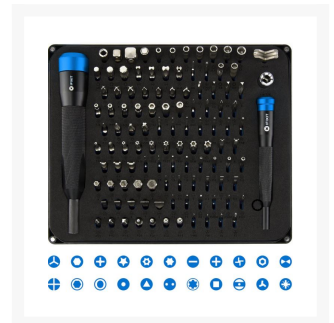

iFixit Manta Driver Kit - 112 Bit Driver Kit

\$69.99

Product Images

Short Description

The Manta Driver Kit includes iFixit's 1/4" Drive and 4 mm Drive premium aluminum screwdriver handles with magnetic bit sockets, knurled grips, and swivel tops—plus 112 precision driver bits.

Description

The Manta Driver Kit includes iFixit's 1/4" Drive and 4 mm Drive premium aluminum screwdriver handles with magnetic bit sockets, knurled grips, and swivel tops—plus 112 precision driver bits.

Or, if you need help keeping your screws and parts organized, use the lid's integrated sorting tray.

And our 4 mm bits have been redesigned with a longer neck for a deeper and more precise reach.

Features

- Easy-to-Open Magnetized Case
- Lid with Built-in Sorting Tray
- 4 mm Aluminum Bit Driver
- 1/4" Aluminum Bit Driver
- 4 mm Screwdriver Bits
 - Phillips - 000, 00, 0
 - Flathead - 1, 1.5, 2, 2.5, 3, 3.5 mm
 - Torx - T2, T3, T4, T5
 - Torx Security - TR6, TR7, TR8
 - Pentalobe - P2, P5, P6
 - JIS - 000, 00, 0, 1
 - Hex - 0.7, 0.9, 1.3, 1.5 mm
 - Hex Security - 2, 2.5, 3, 3.5 mm
 - Tri-point - Y000, Y00, Y0, Y1
 - Nut driver - 2.5, 3, 3.5, 4, 4.5, 5, 5.5 mm
 - Gamebit - 3.8, 4.5 mm
 - Spanner - 4, 6
 - Triangle - 2, 2.2, 2.6, 3 mm
 - Oval Bit
 - iPhone Standoff Bit
 - Sim Eject Bit
 - Magnetic Pickup Bit
- 1/4" Screwdriver Bits
 - Phillips - 1, 2, 3
 - Flathead - 4, 6, 7, 8 mm
 - Hex Security - 4, 5, 6, 7, 8 mm
 - Hex Security SAE - 1/8, 9/64, 5/32, 3/16, 7/32, 1/4
 - Pozidriv - PZ0, PZ1, PZ2, PZ3
 - Torq-set - 6, 8, 10
 - Spanner - 8, 10, 12
 - Square - 0, 1, 2, 3
 - Spline - M5, M6, M8
 - Torx Security - TR9, TR10, TR15, TR20, TR25, TR27, TR30, TR35, TR40
 - Tri-wing 1, 2, 3, 4
 - Clutch 1, 2, 3
 - Schrader Valve
 - Hook Drive
 - 1/4" to 4 mm Adapter
 - 1/4" Driver to 1/4" Socket
 - 1/4" Driver to 3/8" Socket
 - 1/4" Socket to 1/4" Driver