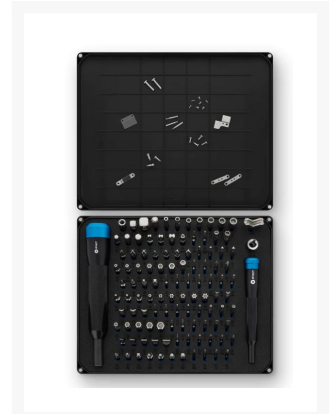

iFixit Manta Driver Kit - 112 Bit Driver Kit

\$69.99

Product Images

Short Description

The Manta Driver Kit includes iFixit's 1/4" Drive and 4 mm Drive premium aluminum screwdriver handles with magnetic bit sockets, knurled grips, and swivel tops—plus 112 precision driver bits.

Description

The Manta Driver Kit includes iFixit's 1/4" Drive and 4 mm Drive premium aluminum screwdriver handles with magnetic bit sockets, knurled grips, and swivel tops—plus 112 precision driver bits.

This kit includes our widest assortment of bits, complete with every driver head you'll need to tackle any repair or DIY project.

It includes standard bits like Phillips and Flathead in a full range of sizes to handle everything from precision electronics repair to home DIY projects.

Or, if you need help keeping your screws and parts organized, use the lid's integrated sorting tray.

And our 4 mm bits have been redesigned with a longer neck for a deeper and more precise reach.

Features