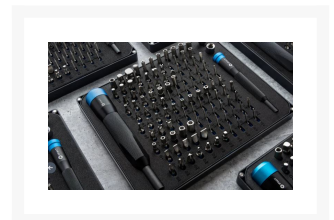

iFixit Manta Driver Kit - 112 Bit Driver Kit

\$69.99

Product Images

Short Description

The Manta Driver Kit includes iFixit's 1/4" Drive and 4 mm Drive premium aluminum screwdriver handles with magnetic bit sockets, knurled grips, and swivel tops—plus 112 precision driver bits.

Description

The Manta Driver Kit includes iFixit's 1/4" Drive and 4 mm Drive premium aluminum screwdriver handles with magnetic bit sockets, knurled grips, and swivel tops—plus 112 precision driver bits.

The bit kit lid is held in place with magnets to increase product lifespan (no more broken hinges or clasps) and also mounts to the back of the bit kit case to keep it out of the way while you do your work.

Or, if you need help keeping your screws and parts organized, use the lid's integrated sorting tray.

And our 4 mm bits have been redesigned with a longer neck for a deeper and more precise reach.

Features