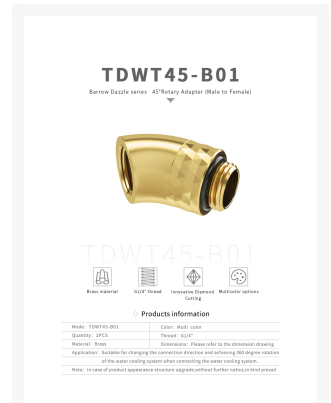

Barrow Dazzle series 45° Rotary Adapter (Male to Female)- Shiny Silver

\$4.95

Product Images

Short Description

Barrow Dazzle series 45° Rotary Adapter (Male to Female)- Shiny Silver

Description

Barrow Dazzle series 45°Rotary Adapter (Male to Female)- Shiny Silver

Features

Rigorous selection of materials

Made of high-quality H59 brass, with double protection of surface electroplating process as well as fine texture, solid and durable.

Standard water cooling interfaces

A standard G1/4" water cooling system interface can be compatible with other water cooling products on the market.

Specifications

TDWT45-B01

Barrow Dazzle series 45° Rotary Adapter (Male to Female)

TDWT45-B01

Brass material

G1/4" thread

Innovative Diamond
Cutting

Multicolor options

◇ Products information

Mode: TDWT45-B01	Color: Multi color
Quantity: 1PCS	Thread: G1/4"
Material: Brass	Dimensions: Please refer to the dimension drawing
Application: Suitable for changing the connection direction and achieving 360 degree rotation of the water cooling system when connecting the water cooling system.	
Note: In case of product appearance structure upgrade,without further notice,in kind prevail	