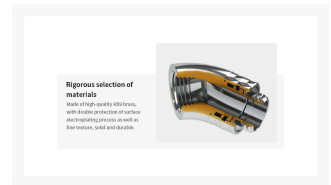

Barrow Dazzle series 45° Rotary Adapter (Male to Female)- Shiny Silver

\$4.95

Product Images

Short Description

Barrow Dazzle series 45° Rotary Adapter (Male to Female)- Shiny Silver

Description

Barrow Dazzle series 45°Rotary Adapter (Male to Female)- Shiny Silver

Features

Rigorous selection of materials

Made of high-quality H59 brass, with double protection of surface electroplating process as well as fine texture, solid and durable.

Standard water cooling interfaces

A standard G1/4" water cooling system interface can be compatible with other water cooling products on the market.

Specifications

TDWT45-B01

Barrow Dazzle series 45° Rotary Adapter (Male to Female)

TDWT45-B01

Brass material

G1/4" thread

Innovative Diamond
Cutting

Multicolor options

◇ Products information

Mode: TDWT45-B01	Color: Multi color
Quantity: 1PCS	Thread: G1/4"
Material: Brass	Dimensions: Please refer to the dimension drawing
Application: Suitable for changing the connection direction and achieving 360 degree rotation of the water cooling system when connecting the water cooling system.	
Note: In case of product appearance structure upgrade,without further notice,in kind prevail	