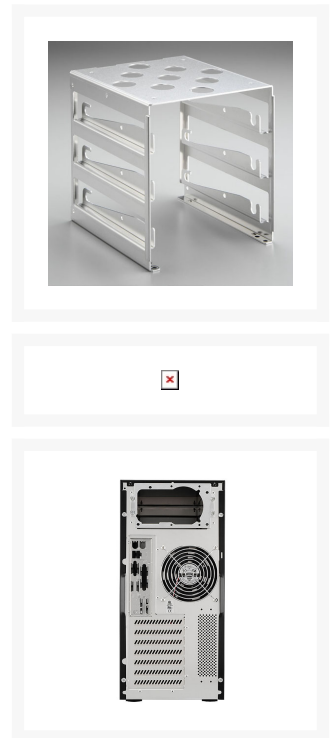

Lian Li PC-A08 Black/Silver Aluminum Mid- Tower Case

\$99.95

Product Images

Short Description

Product Details:

The best new classic mid-tower case from Lian Li yet! They combined dual colors and the basic features of a PC-7 along with several new features to come up with a modern mid-tower case that has both style and great cooling. New to this case is a unique HDD mounting rack which makes installing and removing HDD's a snap! The PC-A08 has four front 5.25" and two 3.5" bays, along with space for three internal HDD, and removable PSU tray. Dual 120mm fans are included as well as the usual compliment of I/O ports including audio, USB and Firewire. Optional are

dual 120mm Lian Li Blue LED fans and window panel. This mid tower has it all for a super price!

Features:

- ATX
- Multi-media I/O
- 2 x 12cm Fan
- Standard ATX PSU
- Removable PSU tray

Dissipating Flow:

Reviews:

[Overclockersclub ...](#)

[Hardwarelogic ...](#)

Awards:

[Hardwarelogic](#)

Award: HL79
Model: PC-A08
Date: 2005.5.29

Specifications:

Device	5.25\'' bay x 4 3.5\'' internal x 3
Fan	12 cm ball-bearing fans x 2 (blue-lightning fans for option)
M/B Type	ATX & Pentium 4 (max size: 12'' x 9.6'')
Front I/O	USB 2.0 x 2, IEEE 1394 x 1, MIC x 1, EAR x 1
Dim	210 x 450 x 490mm (W,H,D)
N.W. / G.W.	5kg / 6.67kg

Description

Product Details:

The best new classic mid-tower case from Lian Li yet! They combined dual colors and the basic features of a PC-7 along with several new features to come up with a modern mid-tower case that has both style and great cooling. New to this case is a unique HDD mounting rack which makes installing and removing HDD's a snap! The PC-A08 has four front 5.25'' and two 3.5'' bays, along with space for three internal HDD, and removable PSU tray. Dual 120mm fans are included as well as the usual compliment of I/O ports including audio, USB and Firewire. Optional are