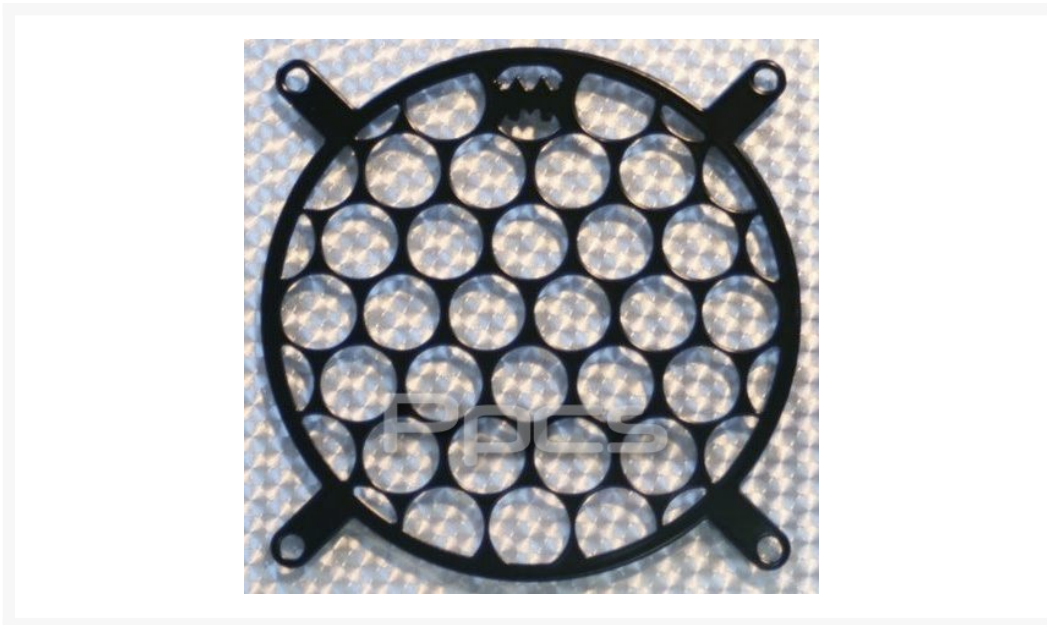

# Kikboxes Circular Round Mesh 1 x 120mm Radgrill - Black Powder Coat

\$22.95

## Short Description

Experienced modders know that for best performance, best looks, and the best mods, you need to start with the right materials. Kikboxes Computer Craft fan and radiator grills are precision Waterjet cut from 18 gauge steel and powder coated for a finish that is both tough and beautiful!

## Description

Experienced modders know that for best performance, best looks, and the best mods, you need to start with the right materials.

Kikboxes Computer Craft fan and radiator grills are precision Waterjet cut from 18 gauge steel and powder coated for a finish that is both tough and beautiful!

## Additional Information

---

SKU	KB-CIRCLE-ROUNDMESH-BK
Weight	0.5000
Color	Black
Fan Dimensions	120mm
Radiator Accessory Type	Radgrill
Radiator Size	120 (1 x 120mm)
Material	Steel