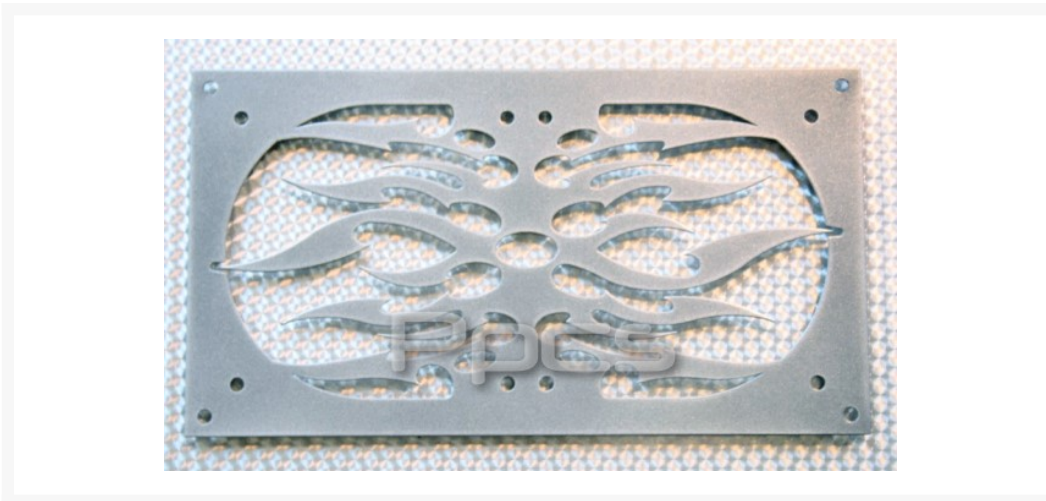

Kikboxes Tribal Flame 2 x 120mm Radgrill - Silver Powder Coat

\$22.95

Product Images

Short Description

Experienced modders know that for best performance, best looks, and the best mods, you need to start with the right materials. Kikboxes Computer Craft fan and radiator grills are precision Waterjet cut from 18 gauge steel and powder coated for a finish that is both tough and beautiful!

Description

Experienced modders know that for best performance, best looks, and the best mods, you need to start with the right materials. Kikboxes Computer Craft fan and radiator grills are precision Waterjet cut from 18 gauge steel and powder coated for a finish that is both tough and beautiful!

Fan and radiator grills from Kikboxes Computer Craft can be used to mount 120mm fans or single, double and triple radiators such as Black Ice, Swiftech, and most other common radiators on the market (Excludes Thermochill).

Features

Featured Looks:

Installation:

1. Cut a square or rectangular hole, no more complicated cuts. Does not need to be a perfect cut since the grill will cover your cut!
2. Fasten your fans and radiators to the grill with the screws provided with your rad or fan
3. Place the entire assembly in the opening you cut in step 1 by using the included screws and bolts and fasten to the case
4. You are done, enjoy your new beautiful Mod!