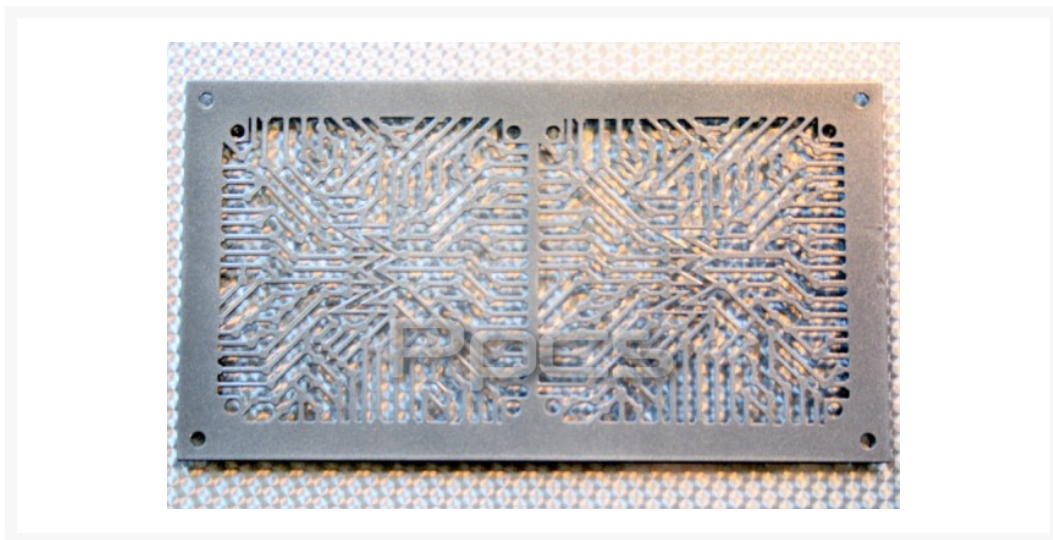

Kikboxes Circuit 2 x 120mm Radgrill - Silver Powder Coat

\$29.95

Product Images

Short Description

Experienced modders know that for best performance, best looks, and the best mods, you need to start with the right materials. Kikboxes Computer Craft fan and radiator grills are precision Waterjet cut from 18 gauge steel and powder coated for a finish that is both tough and beautiful!

Description

Experienced modders know that for best performance, best looks, and the best mods, you need to start with the right materials. Kikboxes Computer Craft fan and radiator grills are precision Waterjet cut from 18 gauge steel and powder coated for a finish that is both tough and beautiful!

Fan and radiator grills from Kikboxes Computer Craft can be used to mount 120mm fans or single, double and triple radiators such as Black Ice, Swiftech, and most other common radiators on the market (Excludes Thermochill).

Features

Featured Looks:

Installation:

1. Cut a square or rectangular hole, no more complicated cuts. Does not need to be a perfect cut since the grill will cover your cut!
2. Fasten your fans and radiators to the grill with the screws provided with your rad or fan
3. Place the entire assembly in the opening you cut in step 1 by using the included screws and bolts and fasten to the case
4. You are done, enjoy your new beautiful Mod!