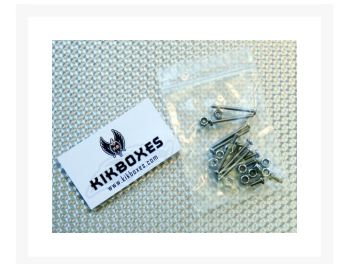

Kikboxes Circuit 2 x 120mm Radgrill - Silver Powder Coat

\$29.95

Product Images

Short Description

Experienced modders know that for best performance, best looks, and the best mods, you need to start with the right materials. Kikboxes Computer Craft fan and radiator grills are precision Waterjet cut from 18 gauge steel and powder coated for a finish that is both tough and beautiful!

Description

Experienced modders know that for best performance, best looks, and the best mods, you need to start with the right materials. Kikboxes Computer Craft fan and radiator grills are precision Waterjet cut from 18 gauge steel and powder coated for a finish that is both tough and beautiful!