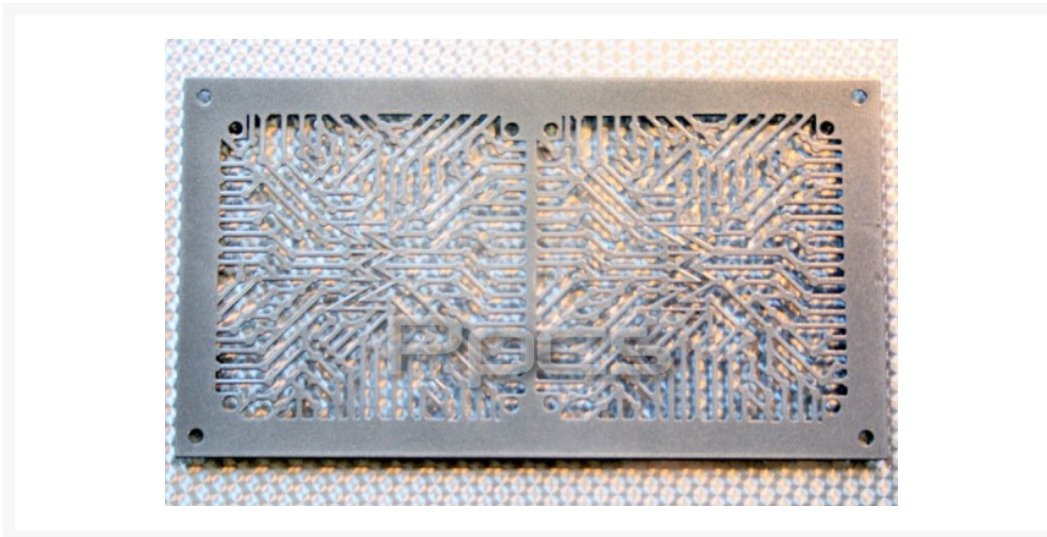

Kikboxes Circuit 2 x 120mm Radgrill - Silver Powder Coat

\$29.95

Product Images

Short Description

Experienced modders know that for best performance, best looks, and the best mods, you need to start with the right materials. Kikboxes Computer Craft fan and radiator grills are precision Waterjet cut from 18 gauge steel and powder coated for a finish that is both tough and beautiful!

Description

Experienced modders know that for best performance, best looks, and the best mods, you need to start with the right materials. Kikboxes Computer Craft fan and radiator grills are precision Waterjet cut from 18 gauge steel and powder coated for a finish that is both tough and beautiful!

Fan and radiator grills from Kikboxes Computer Craft can be used to mount 120mm fans or single, double and triple radiators such as Black Ice, Swiftech, and most other common radiators on the market (Excludes Thermochill).

Features

Featured Looks:

Installation:

1. Cut a square or rectangular hole, no more complicated cuts. Does not need to be a perfect cut since the grill will cover your cut!
2. Fasten your fans and radiators to the grill with the screws provided with your rad or fan
3. Place the entire assembly in the opening you cut in step 1 by using the included screws and bolts and fasten to the case
4. You are done, enjoy your new beautiful Mod!