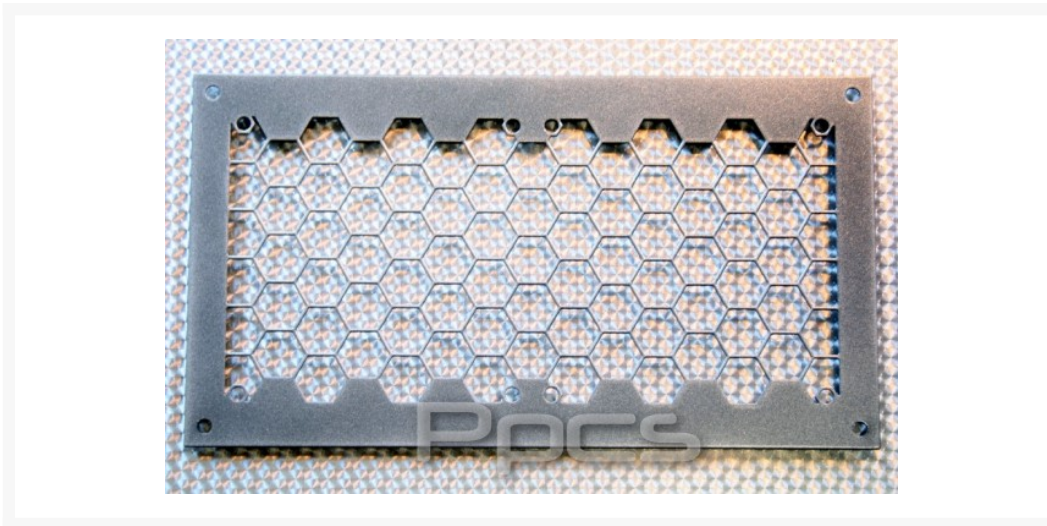

Kikboxes Honeycomb Mesh 2 x 120mm Radgrill - Silver Powder Coat

\$29.95

Product Images

Short Description

Experienced modders know that for best performance, best looks, and the best mods, you need to start with the right materials. Kikboxes Computer Craft fan and radiator grills are precision Waterjet cut from 18 gauge steel and powder coated for a finish that is both tough and beautiful!

Description

Experienced modders know that for best performance, best looks, and the best mods, you need to start with the right materials. Kikboxes Computer Craft fan and radiator grills are precision Waterjet cut from 18 gauge steel and powder coated for a finish that is both tough and beautiful!

Fan and radiator grills from Kikboxes Computer Craft can be used to mount 120mm fans or single, double and triple radiators such as Black Ice, Swiftech, and most other common radiators on the market (Excludes Thermochill).

Features

Featured Looks:

Installation:

1. Cut a square or rectangular hole, no more complicated cuts. Does not need to be a perfect cut since the grill will cover your cut!
2. Fasten your fans and radiators to the grill with the screws provided with your rad or fan
3. Place the entire assembly in the opening you cut in step 1 by using the included screws and bolts and fasten to the case
4. You are done, enjoy your new beautiful Mod!