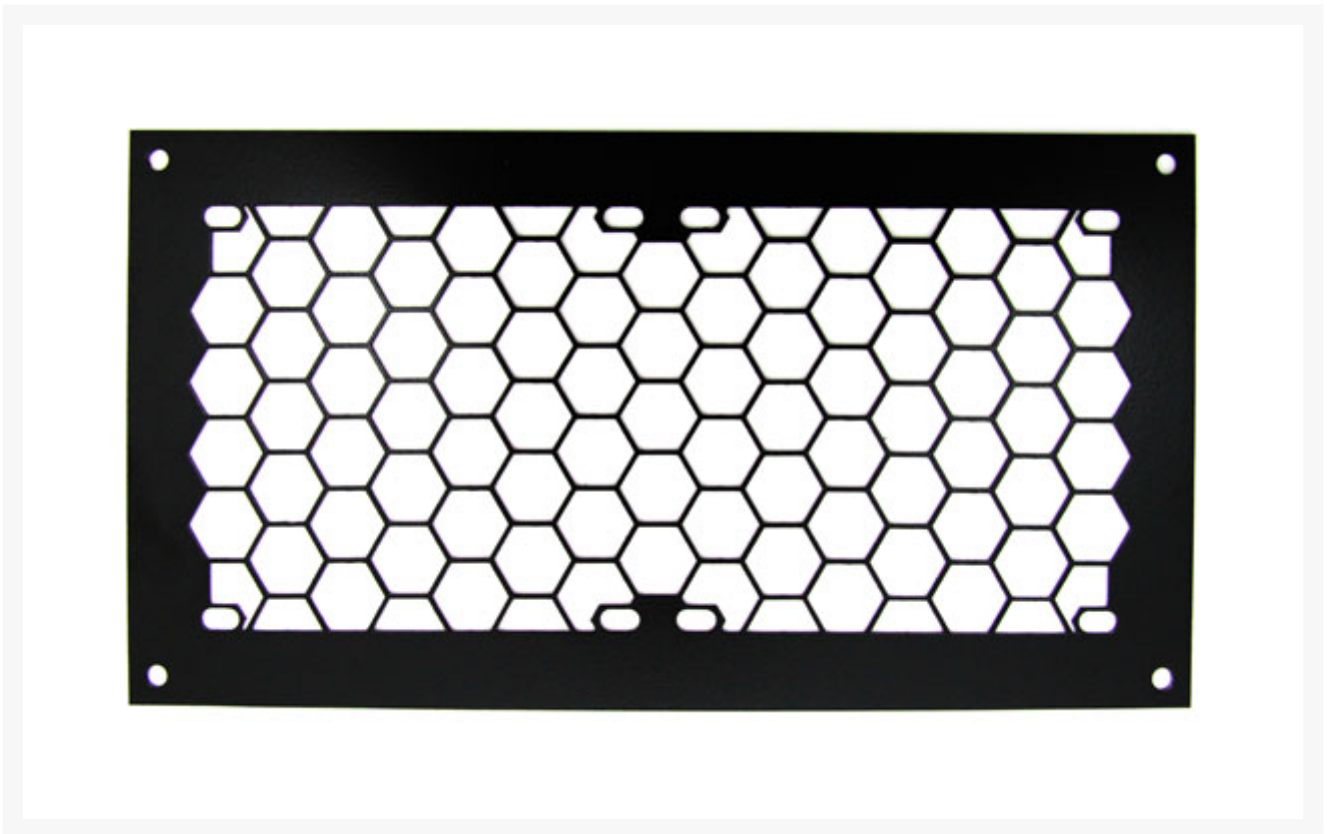

# Kikboxes Honeycomb Mesh 2 x 120mm Radgrill - Black Powder Coat

\$29.95

## Short Description

Experienced modders know that for best performance, best looks, and the best mods, you need to start with the right materials. Kikboxes Computer Craft fan and radiator grills are precision Waterjet cut from 18 gauge steel and powder coated for a finish that is both tough and beautiful!

## Description

---

Experienced modders know that for best performance, best looks, and the best mods, you need to start with the right materials. Kikboxes Computer Craft fan and radiator grills are precision Waterjet cut from 18 gauge steel and powder coated for a finish that is both tough and beautiful!

Fan and radiator grills from Kikboxes Computer Craft can be used to mount 120mm fans or single, double and triple radiators such as Black Ice, Swiftech, and most other common radiators on the market ( Excludes Thermochill).