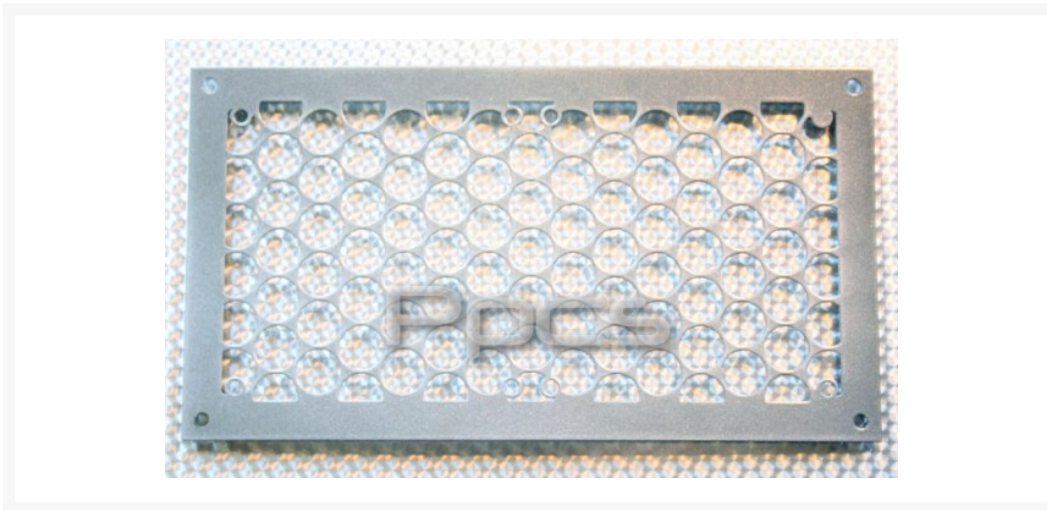

# Kikboxes Round Hole Mesh 2 x 120mm Radgrill - Silver Powder Coat

\$29.95

## Short Description

Experienced modders know that for best performance, best looks, and the best mods, you need to start with the right materials. Kikboxes Computer Craft fan and radiator grills are precision Waterjet cut from 18 gauge steel and powder coated for a finish that is both tough and beautiful!

## Description

Experienced modders know that for best performance, best looks, and the best mods, you need to start with the right materials. Kikboxes Computer Craft fan and radiator grills are precision Waterjet cut from 18 gauge steel and powder coated for a finish that is both tough and beautiful!