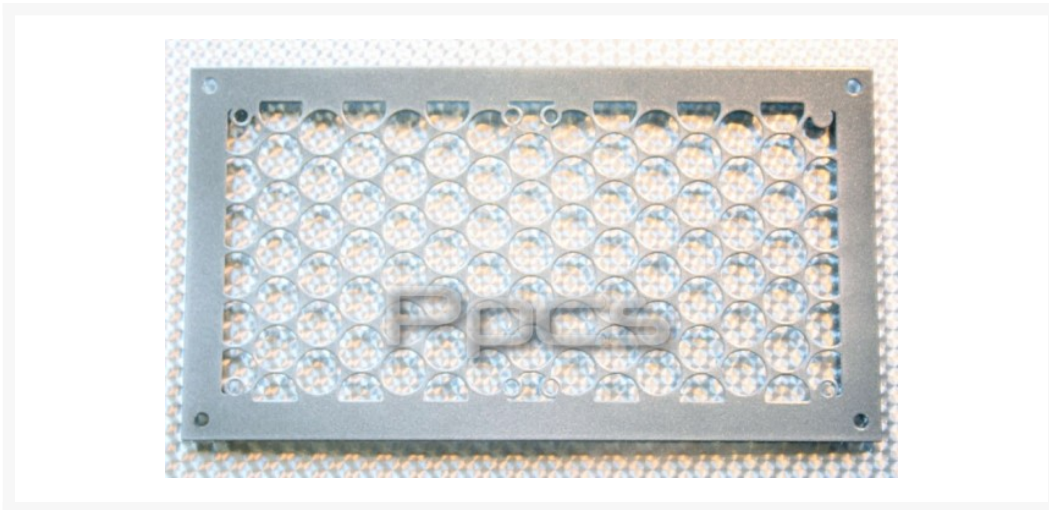

Kikboxes Round Hole Mesh 2 x 120mm Radgrill - Silver Powder Coat

\$29.95

Product Images

Short Description

Experienced modders know that for best performance, best looks, and the best mods, you need to start with the right materials. Kikboxes Computer Craft fan and radiator grills are precision Waterjet cut from 18 gauge steel and powder coated for a finish that is both tough and beautiful!

Description

Experienced modders know that for best performance, best looks, and the best mods, you need to start with the right materials. Kikboxes Computer Craft fan and radiator grills are precision Waterjet cut from 18 gauge steel and powder coated for a finish that is both tough and beautiful!

Fan and radiator grills from Kikboxes Computer Craft can be used to mount 120mm fans or single, double and triple radiators such as Black Ice, Swiftech, and most other common radiators on the market (Excludes Thermochill).