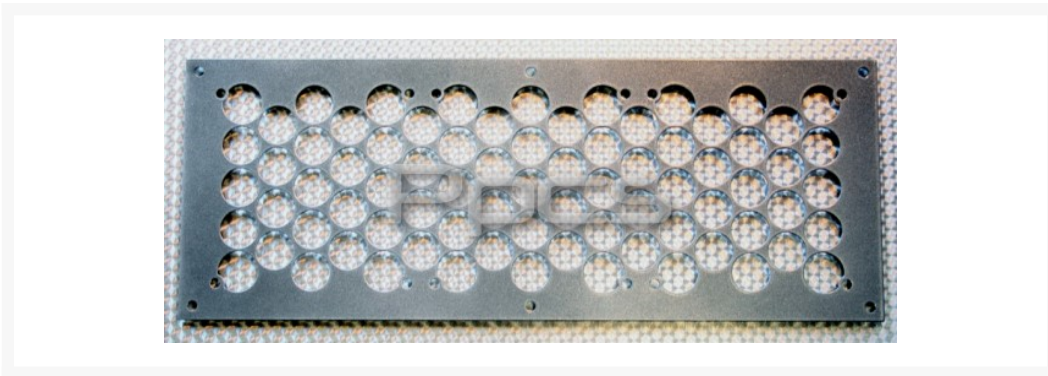

Kikboxes Round Hole Mesh 3 x 120mm Radgrill - Silver Powder Coat

\$39.95

Product Images

Short Description

Experienced modders know that for best performance, best looks, and the best mods, you need to start with the right materials. Kikboxes Computer Craft fan and radiator grills are precision Waterjet cut from 18 gauge steel and powder coated for a finish that is both tough and beautiful!

Description

Experienced modders know that for best performance, best looks, and the best mods, you need to start with the right materials. Kikboxes Computer Craft fan and radiator grills are precision Waterjet cut from 18 gauge steel and powder coated for a finish that is both tough and beautiful!

Fan and radiator grills from Kikboxes Computer Craft can be used to mount 120mm fans or single, double and triple radiators such as Black Ice, Swiftech, and most other common radiators on the market (Excludes Thermochill).

SKU	KB-ROUNDMESH-3-SL
Weight	1.5000
Color	Silver
Radiator Size	360 (3 x 120mm)
Radiator Accessory Type	Radgrill
Material	Steel