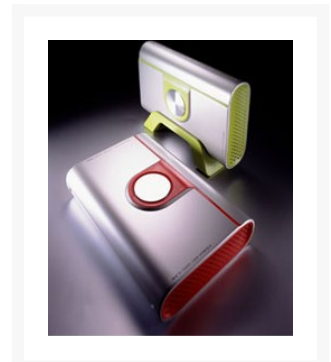

Jou Jye Venus 3.5" IDE Hard Drive Enclosure, USB 2.0 - "Red Color"

Special Price
\$17.48 was
\$34.95

Product Images

Short Description

Product Details:

If you are an Xbox fan you will probably love these stylish new enclosures that are not only eye candy but, have a tremendous quality build. These new 2.5" and 3.5" enclosures are made for common IDE hard drives and interface USB 2.0. Integrated 80mm cooling fan and stand-holder make this a very handy drive that keeps your HDD cool. With all these features and style, who couldn't like these hot new enclosures!

Features:

- Interface : IDE to USB2.0

- Integrated USB cable

Specifications:

- Interface : IDE to USB2.0
- With 8 x 8cm turbo super cooling fan
- Support IDE 3.5" HDD, cableless connection
- Support IDE, ATA66/100/133
- Color: silver/red
- High Speed (upto 480Mbps) & compatible with USB1.1
- Power adapter: 100~240V/12V, 2.0A
- Operating system:Windows Win98se/ME/2000/XP Mac 9.0 or high

Description

Product Details:

If you are an Xbox fan you will probably love these stylish new enclosures that are not only eye candy but, have a tremendous quality build. These new 2.5" and 3.5" enclosures are made for common IDE hard drives and interface USB 2.0. Integrated 80mm cooling fan and stand-holder make this a very handy drive that keeps your HDD cool. With all these features and style, who couldn't like these hot new enclosures!