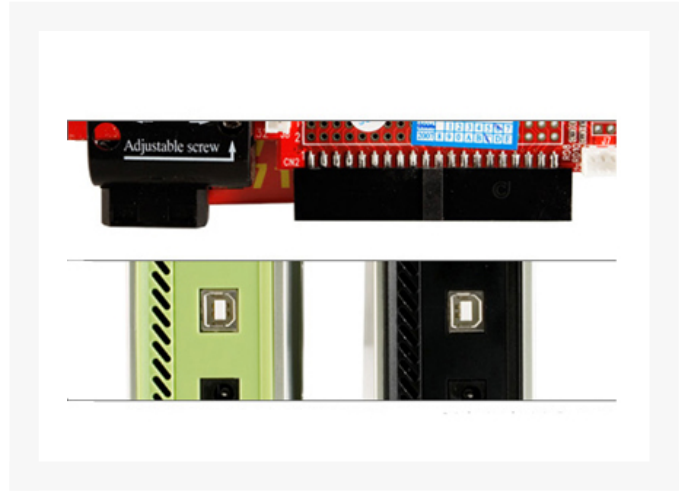

Jou Jye Venus 3.5" IDE Hard Drive Enclosure, USB 2.0 - "Red Color"

Special Price
\$17.48 was
\$34.95

Product Images

Short Description

Product Details:

If you are an Xbox fan you will probably love these stylish new enclosures that are not only eye candy but, have a tremendous quality build. These new 2.5" and 3.5" enclosures are made for common IDE hard drives and interface USB 2.0. Integrated 80mm cooling fan and stand-holder make this a very handy drive that keeps your HDD cool. With all these features and style, who couldn't like these hot new enclosures!

Features:

- Interface : IDE to USB2.0

- Integrated USB cable

Specifications:

- Interface : IDE to USB2.0
- With 8 x 8cm turbo super cooling fan
- Support IDE 3.5" HDD, cableless connection
- Support IDE, ATA66/100/133
- Color: silver/red
- High Speed (upto 480Mbps) & compatible with USB1.1
- Power adapter: 100~240V/12V, 2.0A
- Operating system:Windows Win98se/ME/2000/XP Mac 9.0 or high

Description

Product Details:

If you are an Xbox fan you will probably love these stylish new enclosures that are not only eye candy but, have a tremendous quality build. These new 2.5" and 3.5" enclosures are made for common IDE hard drives and interface USB 2.0. Integrated 80mm cooling fan and stand-holder make this a very handy drive that keeps your HDD cool. With all these features and style, who couldn't like these hot new enclosures!