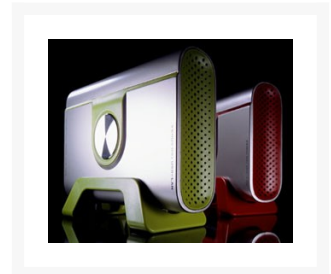

Jou Jye Venus 3.5" IDE Hard Drive Enclosure, USB 2.0 - "Red Color"

Special Price
\$17.48 was
\$34.95

Product Images

Short Description

Product Details:

If you are an Xbox fan you will probably love these stylish new enclosures that are not only eye candy but, have a tremendous quality build. These new 2.5" and 3.5" enclosures are made for common IDE hard drives and interface USB 2.0. Integrated 80mm cooling fan and stand-holder make this a very handy drive that keeps your HDD cool. With all these features and style, who couldn't like these hot new enclosures!

Features:

- Interface : IDE to USB2.0

- Integrated USB cable

Specifications:

- Interface : IDE to USB2.0
- With 8 x 8cm turbo super cooling fan
- Support IDE 3.5" HDD, cableless connection
- Support IDE, ATA66/100/133
- Color: silver/red
- High Speed (upto 480Mbps) & compatible with USB1.1
- Power adapter: 100~240V/12V, 2.0A
- Operating system:Windows Win98se/ME/2000/XP Mac 9.0 or high

Description

Product Details:

If you are an Xbox fan you will probably love these stylish new enclosures that are not only eye candy but, have a tremendous quality build. These new 2.5" and 3.5" enclosures are made for common IDE hard drives and interface USB 2.0. Integrated 80mm cooling fan and stand-holder make this a very handy drive that keeps your HDD cool. With all these features and style, who couldn't like these hot new enclosures!