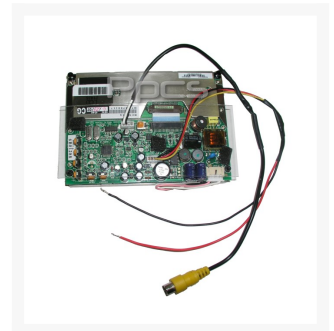

Color 5" LCD Video Module (RCA Composite Video) - 12 Volt DC

\$169.95

Product Images

Short Description

This wonderful little screen runs on the 12 Volt power from your computer's power supply unit and displays any composite video signal (RCA) supplied to it. The screen is easy to hook up to any video card with a TV-out plug (S-Video ports will need a plug to convert the connector to a RCA Composite Video Plug). It can also display TV, VCR, DVD or any other video signal that can be converted to a RCA Composite Video Signal.

Description

Product Details:

This wonderful little screen runs on the 12 Volt power from your computer's power supply unit and displays any composite video signal (RCA) supplied to it. The screen is easy to hook up to any video card with a TV-out plug (S-Video ports will need a plug to convert the connector to a RCA Composite Video Plug). It can also display TV, VCR, DVD or any other video signal that can be converted to a RCA Composite Video Signal.

Grab one of these units and increase your computer's multimedia capabilities!

Please Note: Included cable comes bare wire and can be tailed with Molex and sleeved as an option below.

Features

Features:

- Powered by standard power supply unit
- Uses RCA composite video signal from video card
- Great mod for your case
- Display system stats, DVDs, Visualizations and more!