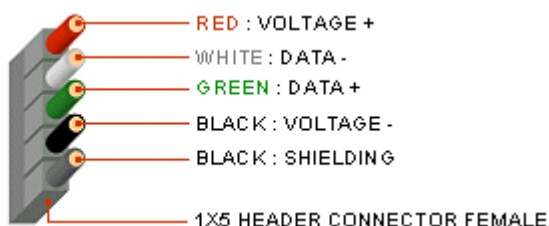

Standard Wire Assignments

Red: + 5V / Voltage + / VCC

White: D - / Data - / USB -

Green: D + / Data + / USB +

Black: GND / Voltage - / Ground

Black: S-GND / Over Current / Shielding

The S-GND wire is fatter and can be easily recognized.