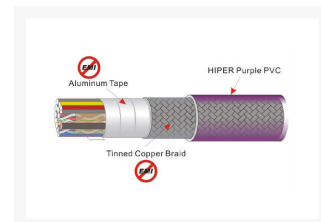

Hiper Super Premium EMI Shielded HiperLink for Digital Media HDMI Male/Male Cable - 6'

\$24.95

Product Images

Short Description

Product Details:

This is by far one of the most premium HDMI cables on the market! It is EMI shielded and has a purple mesh sleeving that made all of us here say WOW! If you are the type that only buys the best cables for all your computer, HTPC, and audio needs this is the one for you! If you compare competitors cables from companies like Monster and Belkin that are \$75.00-\$100.00 each this cable obliterates their price with the same premium quality at a fraction of the cost. Oh, and did we mention these cables are absolutely gorgeous???

HDMI, also known as High-Definition Multimedia Interface, is capable to stream 1080p high-definition video and audio through "ONE" cable. Once converted by the D/A (digital/analog) converter, it provides bright and vibrant displays, along with uncompressed high quality audio. Most importantly, it prevents uncontrollable tangle of wires and connection headaches.

Features:

- Fully supports HD 1080p.
- HDMI 1.3 compliant.
- Transfer rate up to 340 MHz (10.2Gbps).
- High quality AWG 24 wire.
- Gold plated connector for excellent conductivity.
- Full tinned copper braid plus aluminum foil shielding for maximum isolation from EMI.
- ROHS compliant

Applications:

Downloads:

[Product Datasheet](#)

Specifications:

Connector Type	HDMI Male
Input/Output	Input/Output
Gold Plated Connector	Yes
Magnetic Filter	HIPER Purple
Wire Size (AWG)	AWG 24
Cable Length	1.8m
Cable diameter	OD10
Sleeve	HIPER Purple
Shielding	100% tinned copper braid + Al foil shielding
Cable Jacket	Transparent
Connector Type	HDMI Male
Input/Output	Input/Output
Gold Plated Connector	Yes
Magnetic Filter	HIPER Purple