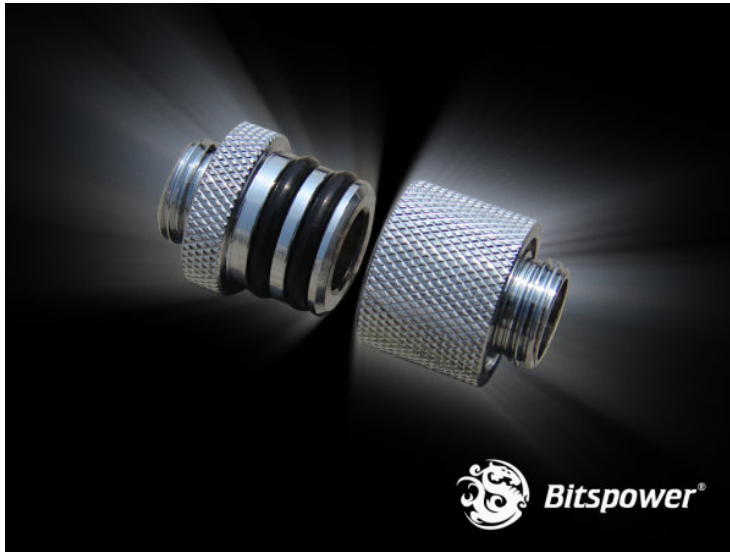

Bitspower Premium D-Plug Set

\$7.95

Product Images

Short Description

This is the finest made fittings we have ever offered! This is a special D-Plug set for direct connection on watercooling parts, such as pumps, making removal extremely easy. Can be use for any product that use G 1/4" fittings. These will screw into any available port. Learn the name; Bitspower Premium water cooling products!

Description

This is the finest made fittings we have ever offered! This is a special D-Plug set for direct connection on watercooling parts, such as pumps, making removal extremely easy. Can be use for any product that use G 1/4" fittings. These will screw into any available port. Learn the name; Bitspower Premium water cooling products!

Features

- Special Design for PC Water Cooling
- Perfect Surface treatment
- TRUE Hi-Flow
- Hidden O-Ring Design

Specifications

- Material : Hi Quality Brass with Shiny Silver coating

- Thread : G1/4"

Additional Information

Brand	Bitspower
SKU	BP-WTP-C07
Weight	0.1000
Special Order	No
Fitting Type	Disconnect
Fitting Angle	Straight
Fitting Finish	Chrome
Vendor SKU/EAN	4711946740955