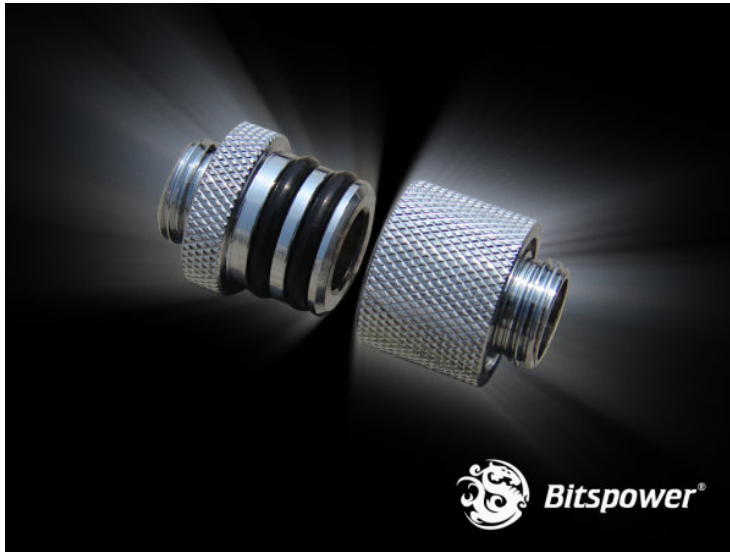

## Short Description

---

This is the finest made fittings we have ever offered! This is a special D-Plug set for direct connection on watercooling parts, such as pumps, making removal extremely easy. Can be use for any product that use G 1/4" fittings. These will screw into any available port. Learn the name; Bitspower Premium water cooling products!

## Description

---

This is the finest made fittings we have ever offered! This is a special D-Plug set for direct connection on watercooling parts, such as pumps, making removal extremely easy. Can be use for any product that use G 1/4" fittings. These will screw into any available port. Learn the name; Bitspower Premium water cooling products!

## Features

---

- Special Design for PC Water Cooling
- Perfect Surface treatment
- TRUE Hi-Flow
- Hidden O-Ring Design

## Specifications

---

- Material : Hi Quality Brass with Shiny Silver coating

- Thread : G1/4"