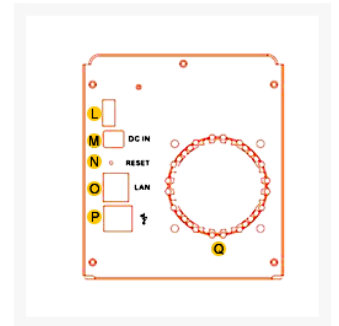

Thermaltake 2-Bay Muse X-Duo RAID Storage, SATA to eSATA + USB2.0,- Dual 3.5" SATA HDD

$299.95

Product Images

Short Description

The ultimate Dual SATA NAS with connection via network, e-SATA, and USB. With active cooling, superb software, and easy installation make this one of the finest external solutions you can buy on the market.

Description

Product Details:

The ultimate Dual SATA NAS with connection via network, e-SATA, and USB. With active cooling, superb software, and easy installation make this one of the finest external solutions you can buy on the market.