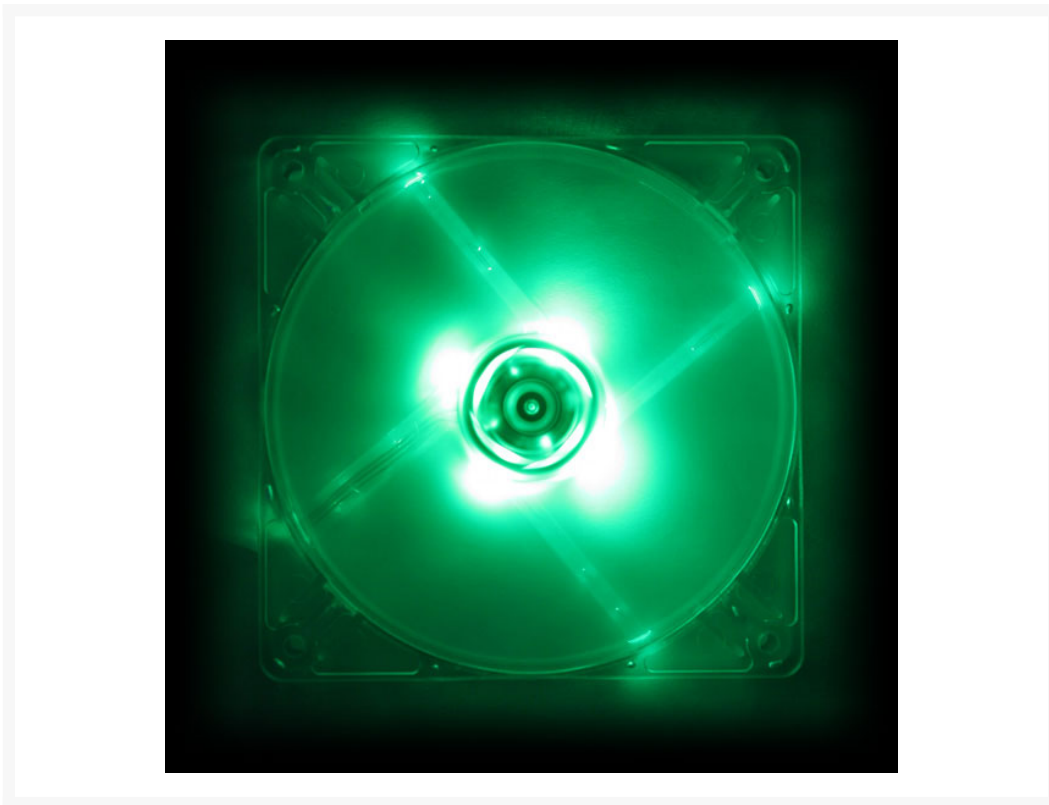


 **SilenX IXP-54-14 Ixtrema Pro 80mm 14dBA 32CFM Fan - Green LED - Sleeved**

Special Price
\$10.95 was
\$15.95

Product Images

Short Description

The ultimate in airflow to noise ratio, iXtrema Pro Quiet Fans are the only fans in the industry to be designed with silence and optimal airflow in mind. Smaller, domed motor hub, larger, more dramatic fan blade sweep area, no other fans on the market come even close in performance! There might be fans that offer more airflow or lower noise levels, but when it comes to a balance between the two, these fans can't be beat.

Fan cable is fully covered in nylon Techflex sleeving and premium heatshrink, colors of your choice.

Description

The ultimate in airflow to noise ratio, iXtrema Pro Quiet Fans are the only fans in the industry to be designed with silence and optimal airflow in mind. Smaller, domed motor hub, larger, more dramatic fan blade sweep area, no other fans on the market come even close in performance! There might be fans that offer more airflow or lower noise levels, but when it comes to a balance between the two, these fans can't be beat.

Fan cable is fully covered in nylon Techflex sleeving and premium heatshrink, colors of your choice.

Features

- Ultimate airflow to noise ratio
- Silicone fan mounts included
- Beautiful 4 LED color

Forward sweeping fan blade design increases static pressure compared to other silent fans and offers better airflow in areas where ventilation is restricted.

Reduced motor size and conical shape allows for the largest blade surface area of any fan and improves aerodynamics compared to the cylindrical dead-spot of other silent fans.

Silicone-composite fan mounts dampen motor vibration and prevents resonance or so-called "case rattle" caused when fan vibrations reaches the chassis.