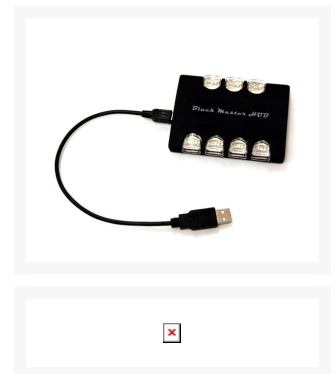

Bytecc 7-Ports USB2.0 External HUB - Black

Special Price
\$2.00 was
\$19.95

Product Images

Short Description

Product Details:

This new USB hub from Bytecc features a powered or un-powered mode and 7 USB 1.1/2.0 ports in a slick little package! Comes in soft touch black and silver colors and works in most common OS's.

Features:

- Fully compatible with USB 2.0 & USB 1.1
- Support transfer rate of 1.5/12/480 Mbps
- 500mA each port is reliable at up to 15 feet of transmission
- AC input: 100 - 240V; 50-60Hz 0.5A
- Output: 5V--2A
- Support self-powered mode, hot plug & play
- Soft touch for black model
- Downstream ports have automatic connect, speed detection,
- 1/4 over-current protection and auto recovery

- Compatible with PC windows 98SE/ME/2000/XP & Vista

Requirements:

- Windows 98SE/ME/2000/XP
- Vista

Description

Product Details:

This new USB hub from Bytecc features a powered or un-powered mode and 7 USB 1.1/2.0 ports in a slick little package! Comes in soft touch black and silver colors and works in most common OS's.

Features:

- Fully compatible with USB 2.0 & USB 1.1
- Support transfer rate of 1.5/12/480 Mbps
- 500mA each port is reliable at up to 15 feet of transmission
- AC input: 100 - 240V; 50-60Hz 0.5A
- Output: 5V--2A
- Support self-powered mode, hot plug & play
- Soft touch for black model
- Downstream ports have automatic connect, speed detection,
- ¼ over-current protection and auto recovery
- Compatible with PC windows 98SE/ME/2000/XP & Vista