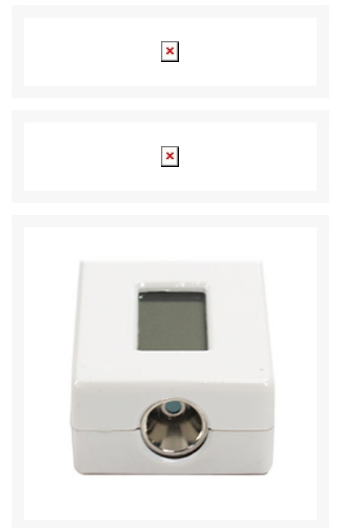

Scythe "KAMA THERMO WIRELESS" Non-contact Type Thermometer - White

Special Price
\$4.95 was
\$9.95

Product Images

Short Description

Kama thermo comes back with a super portable body and non-contact measure function (wireless). This item can be completely fit in your hand, and you can take it with you anytime anywhere, and it is also non-contact measure type which you don't have to apply the thermometer directly to objects you want to measure the temperature.

Description

Kama thermo comes back with a super portable body and non-contact measure function (wireless). This item can be completely fit in your hand, and you can take it with you anytime anywhere, and it is also non-contact measure type which you don't have to apply the thermometer directly to objects you want to measure the temperature.

Features

- Non-contact type (wireless)!
- Easy to carry!
- 2-Way Power Source!
- Elegant Blue back light!
- Wide Temperature Range
- Short Response time!
- Non-contact measure type (wireless)

Simple click on the button to measure the temperature. Click and point!

- Super potable body
35g! Light! It fits in your hand, and you can take it with you anytime anywhere
- 2-Way Power Source
Button Lithium Battery CR2302 is inside. It also can be connected to USB connector to get a power.
- Both Celsius to Fahrenheit Ready
Don't worry about the different temperature unit. It can be easily switch from Celsius to Fahrenheit also other way around.