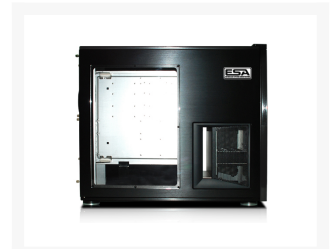

Silverstone Temjin TJ10 ESA Aluminum Case w/ Powerful ESA System Monitor - Black

\$389.95

Product Images

Short Description

Product Details:

To make the venerable Temjin TJ10 even better, SilverStone implemented an ESA controller that works with ESA certified motherboard to provide full system monitoring and thermal control. With 100% control over five 120mm LED case fans, three lighting devices, and four temperature sensors, the user can setup multiple profiles for all types of computing experience requiring exact performance to noise parameters. In addition to the excellent ESA feature, the TJ10 ESA edition also retains the best qualities from the original case such as the mid-section fan dedicated to graphics card cooling, removable motherboard tray, and pop-up front I/O ports, etc... For enthusiasts that need to have precision control of their equipment and want an outstanding design, this is the chassis to have.

Specifications:

Model No.	SST-TJ10B-WESA (black w/window + ESA function)
	--
	--
	--
Material	Aluminum front panel/door, 2.0mm aluminum body
Motherboard	SSI, Extended ATX, ATX, Micro ATX
Multimedia	--

Resolution	--
Driver Bay	External 5.25" x 4
	Internal 3.5" x 1
Cooling System	Internal 3.5" x 6
	Front 1 x 120mm 1200rpm with green LED
	Rear 1 x 120mm exhaust fan, 1200rpm with green LED
	Side 1 x 120mm mid-section fan, 1200rpm with green LED
	Top 2 x 120mm 1200rpm fan with green LED
Expansion Slot	Bottom --
	Internal --
Front I/O Port	7
Power Supply	USB2.0 x 2 IEEE1394 x 1 audio x 1 MIC x 1
Graphics Card	1 x Optional standard PS2 (ATX) or 1 x Redundant PS2
Net Weight	--
Dimension	13kg
Extra	207 mm (W) x 521 mm (H) x 644 mm (D)
	ESA certified chassis specification