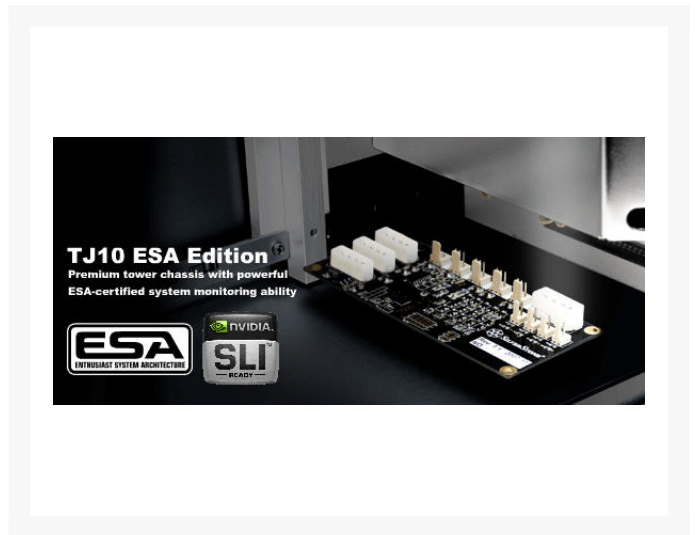

Silverstone Temjin TJ10 ESA Aluminum Case w/ Powerful ESA System Monitor - Black

\$389.95

Product Images

Short Description

Product Details:

To make the venerable Temjin TJ10 even better, SilverStone implemented an ESA controller that works with ESA certified motherboard to provide full system monitoring and thermal control. With 100% control over five 120mm LED case fans, three lighting devices, and four temperature sensors, the user can setup multiple profiles for all types of computing experience requiring exact performance to noise parameters. In addition to the excellent ESA feature, the TJ10 ESA edition also retains the best qualities from the original case such as the mid-section fan dedicated to graphics card cooling, removable motherboard tray, and pop-up front I/O ports, etc... For enthusiasts that need to have precision control of their equipment and want an outstanding design, this is the chassis to have.

Features:

- ESA certified for full system thermal management
- Premium all-aluminum chassis for extended ATX, ATX, SSI motherboards
- 120mm fan only design for ultimate performance & quietness
- Unprecedented air duct dedicated for graphics card cooling
- Advanced structural engineering with superior chassis stiffness
- User friendly layout with multiple tool-less access
- Classic SilverStone styling and finish