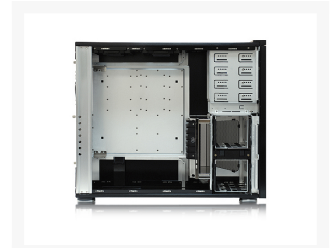

Silverstone Temjin TJ10 ESA Aluminum Case w/ Powerful ESA System Monitor - Black

\$389.95

Product Images

Short Description

Product Details:

To make the venerable Temjin TJ10 even better, SilverStone implemented an ESA controller that works with ESA certified motherboard to provide full system monitoring and thermal control. With 100% control over five 120mm LED case fans, three lighting devices, and four temperature sensors, the user can setup multiple profiles for all types of computing experience requiring exact performance to noise parameters. In addition to the excellent ESA feature, the TJ10 ESA edition also retains the best qualities from the original case such as the mid-section fan dedicated to graphics card cooling, removable motherboard tray, and pop-up front I/O ports, etc... For enthusiasts that need to have precision control of their equipment and want an outstanding design, this is the chassis to have.

Specifications:

Model No.	SST-TJ10B-WESA (black w/window + ESA function)
	--
	--
	--
Material	Aluminum front panel/door, 2.0mm aluminum body
Motherboard	SSI, Extended ATX, ATX, Micro ATX
Multimedia	--

Resolution	--
Driver Bay	External 5.25" x 4
	Internal 3.5" x 1
Cooling System	Internal 3.5" x 6
	Front 1 x 120mm 1200rpm with green LED
	Rear 1 x 120mm exhaust fan, 1200rpm with green LED
	Side 1 x 120mm mid-section fan, 1200rpm with green LED
	Top 2 x 120mm 1200rpm fan with green LED
Expansion Slot	Bottom --
	Internal --
Front I/O Port	7
Power Supply	USB2.0 x 2 IEEE1394 x 1 audio x 1 MIC x 1
Graphics Card	1 x Optional standard PS2 (ATX) or 1 x Redundant PS2
Net Weight	--
Dimension	13kg
Extra	207 mm (W) x 521 mm (H) x 644 mm (D)
	ESA certified chassis specification