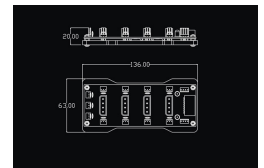

Bitspower X-Station Power-Extension I - Male Version - Blue

Special Price
\$12.99 was
\$24.95

Product Images

Features

- High power circuit design
- Beautiful Blue LED let power station
- Versatile use
- Small size and central control point

Specifications

Connectors:

- Small 4P Input (Male) * 2
- Big 4P Input (Male) * 1
- Big 4P Output (Male) * 4
- Small 3P 12V DC * 4
- Small 3P 5V DC * 3
- Small 3P 7V DC * 4

Dimension: 136x63x20 MM

Accessories:

- Black Double Side Tape x 2PCS
- EZ-4PIN(Male) 300MM x 1PCS

Options:

- 4 Pack of Female to Female Adapters

Additional Information

Brand	Bitspower
SKU	BP-XSP1M-BL-D
Weight	1.0000
Color	Blue
Case Accessory Type	Power Extension
Vendor SKU/EAN	4711946734992
Special Price	\$12.99