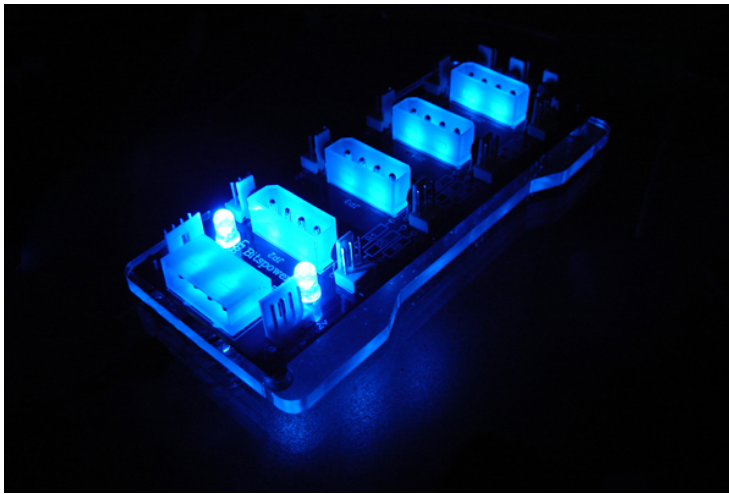

Bitspower X-Station Power-Extension I - Male Version - Blue

Special Price
\$12.99 was
\$24.95

Product Images

Features

- High power circuit design
- Beautiful Blue LED let power station
- Versatile use
- Small size and central control point

Specifications

Connectors:

- Small 4P Input (Male) * 2
- Big 4P Input (Male) * 1
- Big 4P Output (Male) * 4
- Small 3P 12V DC * 4
- Small 3P 5V DC * 3
- Small 3P 7V DC * 4

Dimension: 136x63x20 MM

Accessories:

- Black Double Side Tape x 2PCS
- EZ-4PIN(Male) 300MM x 1PCS

Options:

- 4 Pack of Female to Female Adapters

Additional Information

Brand	Bitspower
SKU	BP-XSP1M-BL-D
Weight	1.0000
Color	Blue
Case Accessory Type	Power Extension
Vendor SKU/EAN	4711946734992
Special Price	\$12.99