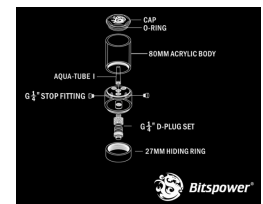

# Bitspower 80mm Water Tank Z-Multi 803ADP - D-Plug Model (POM Version)

Special Price  
**\$52.46** was  
**\$69.95**

## Short Description

This new reservoir from Bitspower is the ultimate addition to your DDC Laing pump! The new 803 series reservoirs connects to any Laing DDC pump such as Swiftech, Koolance, Alphacool, etc.

## Description

---

This new reservoir from Bitspower is the ultimate addition to your DDC Laing pump! The new 803 series reservoirs connects to any Laing DDC pump such as Swiftech, Koolance, Alphacool, etc. Just add any acrylic top. The difference between the ADP and AGP versions of this res are that one uses a dual G 1/4" fitting and one uses a D-Plug quick-release fitting between the pump DDC top and the res. Take your pick! Like all Bitspower components these are some of the most premium products in the water-cooling industry. This is the perfect new addition to your new water-cooled PC!

## Specifications

---

- Water Tank Z-Multi 80-3 D-Plug Model (POM Version)
- Model No.: BP-WTzM803ADP-BK
- Dimension (LXH): 60x153 MM
- Volume : 156 ML
- Thread : G1/4" x 8
- Weight : 314 g
- Material : POM-Black