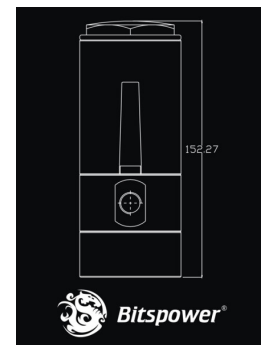

Bitspower 80mm Water Tank Z-Multi 803ADP - D-Plug Model (POM Version)

Special Price
$52.46 was
$69.95

Product Images

Short Description

This new reservoir from Bitspower is the ultimate addition to your DDC Laing pump! The new 803 series reservoirs connects to any Laing DDC pump such as Swiftech, Koolance, Alphacool, etc.