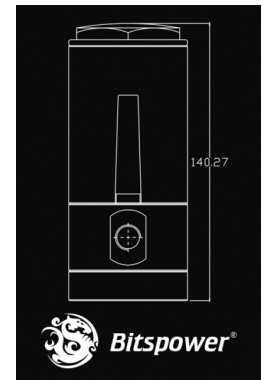

Bitspower 80mm Water Tank Z-Multi 803GP - Dual G1/4" Model (POM Version)

Special Price
\$48.71 was
\$64.95

Product Images

Short Description

This new reservoir from Bitspower is the ultimate addition to your DDC Laing pump! The new 803 series reservoirs come with all you need to connect to any Laing DDC pump such as Swiftech, Koolance, Alphacool, etc.

Description

This new reservoir from Bitspower is the ultimate addition to your DDC Laing pump! The new 803 series reservoirs come with all you need to connect to any Laing DDC pump such as Swiftech, Koolance, Alphacool, etc. The difference between the ADP and AGP versions of this res are that one uses a dual G 1/4" fitting and one uses a D-Plug quick-release fitting between the pump DDC top and the res. Take your pick! Like all Bitspower components these are some of the most premium products in the water-cooling industry. This is the perfect new addition to your new water-cooled PC!

Specifications

0

Additional Information

Brand	Bitspower
SKU	BP-WTZM-803GP-BK
Weight	2.0000
Color	Clear
Reservoir Type	Tube Res
Tube Res Length	80mm
Pump Type	DDC
Special Price	\$48.71