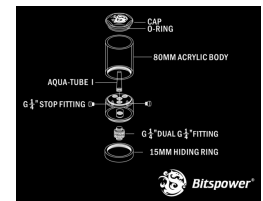

Bitspower 80mm Water Tank Z-Multi 803GP - Dual G1/4" Model (POM Version)

Special Price
\$48.71 was
\$64.95

Product Images

Short Description

This new reservoir from Bitspower is the ultimate addition to your DDC Laing pump! The new 803 series reservoirs come with all you need to connect to any Laing DDC pump such as Swiftech, Koolance, Alphacool, etc.

Description

This new reservoir from Bitspower is the ultimate addition to your DDC Laing pump! The new 803 series reservoirs come with all you need to connect to any Laing DDC pump such as Swiftech, Koolance, Alphacool, etc. The difference between the ADP and AGP versions of this res are that one uses a dual G 1/4" fitting and one uses a D-Plug quick-release fitting between the pump DDC top and the res. Take your pick! Like all Bitspower components these are some of the most premium products in the water-cooling industry. This is the perfect new addition to your new water-cooled PC!

Specifications

0

Additional Information

Brand	Bitspower
SKU	BP-WTZM-803GP-BK
Weight	2.0000
Color	Clear
Reservoir Type	Tube Res
Tube Res Length	80mm
Pump Type	DDC
Special Price	\$48.71