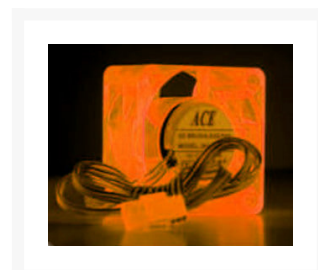

ACE 40 x 20mm UV Glow Fan - Orange

\$4.95

Product Images

Short Description

The new ACE 40 x 20mm case fans stand out for their high quality and amazing good looks. Instead of using sleeve bearing, these fans use dual ball bearing for all their construction. Dual Ball bearings last much longer than the cheaper Sleeve bearing, which most other fan brands are using. We have 10 total new fan colors and all these UV fans are chosen for eye-candy inside your case. The plastic frames are UV colored and have a much nicer look than others in the market. These are a also real quite when used with a fan controller, or a 7V, or 9V adapter cable.

Description

The new ACE 40 x 20mm case fans stand out for their high quality and amazing good looks. Instead of using sleeve bearing, these fans use dual ball bearing for all their construction. Dual Ball bearings last much longer than the cheaper Sleeve bearing, which most other fan brands are using. We have 10 total new fan colors and all these UV fans are chosen for eye-candy inside your case. The plastic frames are UV colored and have a much nicer look than others in the market. These are a also real quite when used with a fan controller, or a 7V, or 9V adapter cable.

Features

- Dual ball bearings
- Top quality
- Perfect for upgrading or fancying up chipset fans
- Versatile uses in PC
- High air flow and moderate noise level
- Common 3-pin connector and slick looking silver power cable

Additional Information

| | |
|----------------|-----------|
| SKU | ACE-40-UO |
| Weight | 0.2000 |
| Color | Orange |
| Fan Dimensions | 40mm |
| Fan Width | 20mm |
| Fan Connection | 3-Pin |
| Fan Voltage | 12 VDC |
| Fan RPM | 7600 |
| Fan CFM | 9 |
| Fan Noise (dB) | 34 |