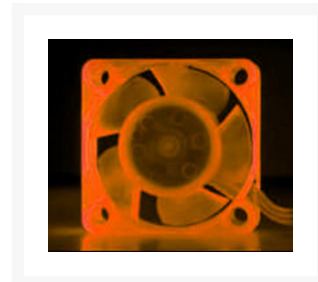

ACE 40 x 20mm UV Glow Fan - Orange

\$4.95

Product Images

Short Description

The new ACE 40 x 20mm case fans stand out for their high quality and amazing good looks. Instead of using sleeve bearing, these fans use dual ball bearing for all their construction. Dual Ball bearings last much longer than the cheaper Sleeve bearing, which most other fan brands are using. We have 10 total new fan colors and all these UV fans are chosen for eye-candy inside your case. The plastic frames are UV colored and have a much nicer look than others in the market. These are a also real quite when used with a fan controller, or a 7V, or 9V adapter cable.

Description

The new ACE 40 x 20mm case fans stand out for their high quality and amazing good looks. Instead of using sleeve bearing, these fans use dual ball bearing for all their construction. Dual Ball bearings last much longer than the cheaper Sleeve bearing, which most other fan brands are using. We have 10 total new fan colors and all these UV fans are chosen for eye-candy inside your case. The plastic frames are UV colored and have a much nicer look than others in the market. These are a also real quite when used with a fan controller, or a 7V, or 9V adapter cable.

Features

- Dual ball bearings
- Top quality
- Perfect for upgrading or fancying up chipset fans
- Versatile uses in PC
- High air flow and moderate noise level
- Common 3-pin connector and slick looking silver power cable

Additional Information

| | |
|----------------|-----------|
| SKU | ACE-40-UO |
| Weight | 0.2000 |
| Color | Orange |
| Fan Dimensions | 40mm |
| Fan Width | 20mm |
| Fan Connection | 3-Pin |
| Fan Voltage | 12 VDC |
| Fan RPM | 7600 |
| Fan CFM | 9 |
| Fan Noise (dB) | 34 |