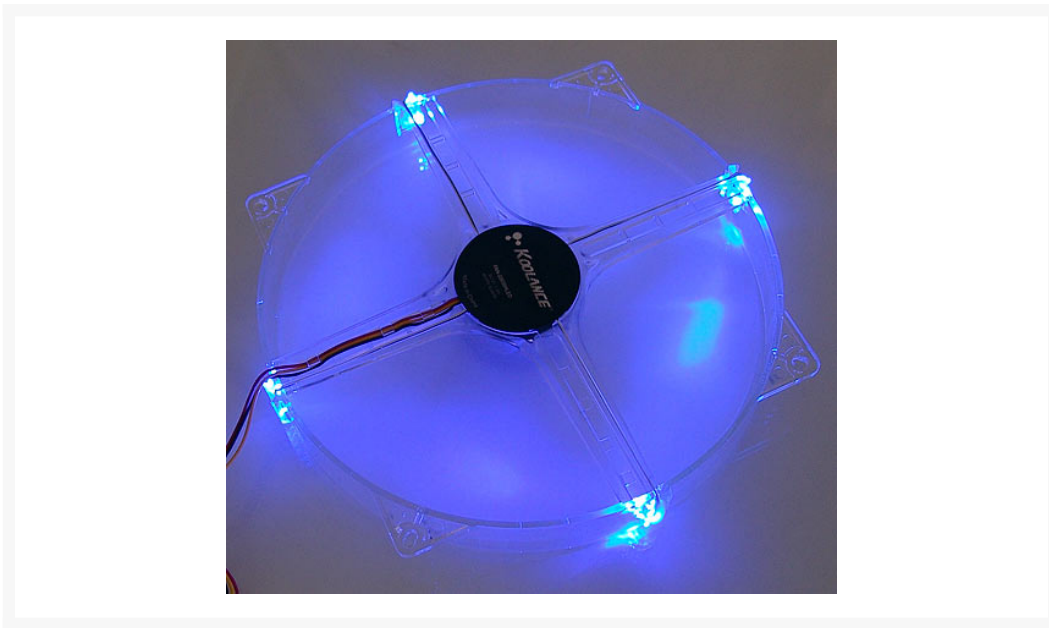


 **Koolance Fan,  
220x30mm, Blue LED  
(FAN-22030HLED)**

Special Price  
**\$16.79** was  
**\$20.99**

## Short Description

Koolance high quality, dual ball-bearing fan with blue LEDs.

Fan cables can be OPTIONALLY fully covered in nylon Techflex sleeving and premium heatshrink, colors of your choice by choosing this upgrade below.

## Description

---

Koolance high quality, dual ball-bearing fan with blue LEDs.

Fan cables can be OPTIONALLY fully covered in nylon Techflex sleeving and premium heatshrink, colors of your choice by choosing this upgrade below.

## Additional Information

---

Brand	Koolance
SKU	FAN-22030HLED-D
Weight	1.5000
Color	White
Fan Dimensions	220mm
Fan Width	30mm
Fan Connection	3-Pin
Fan Voltage	12 VDC
Fan RPM	800
Fan CFM	41
Fan Noise (dB)	35
Special Price	\$16.79