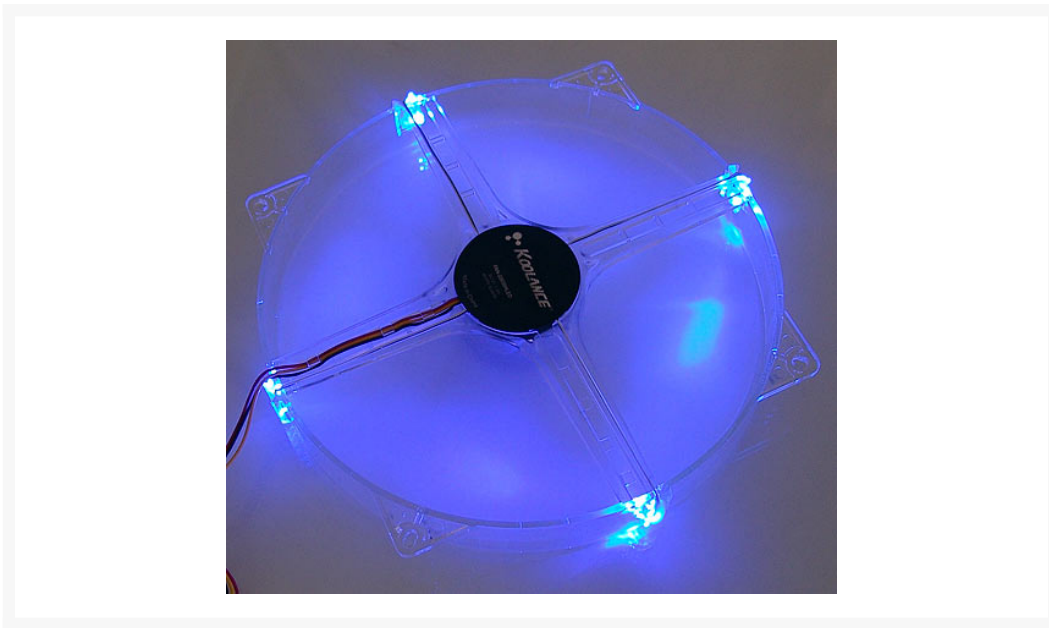


 **Koolance Fan,
220x30mm, Blue LED
(FAN-22030HLED)**

Special Price
\$16.79 was
\$20.99

Product Images

Short Description

Koolance high quality, dual ball-bearing fan with blue LEDs.

Fan cables can be OPTIONALLY fully covered in nylon Techflex sleeving and premium heatshrink, colors of your choice by choosing this upgrade below.

Description

Koolance high quality, dual ball-bearing fan with blue LEDs.

Fan cables can be OPTIONALLY fully covered in nylon Techflex sleeving and premium heatshrink, colors of your choice by choosing this upgrade below.

Specifications

0

Additional Information

Brand	Koolance
SKU	FAN-22030HLED-D
Weight	1.5000
Color	White
Fan Dimensions	220mm
Fan Width	30mm
Fan Connection	3-Pin
Fan Voltage	12 VDC
Fan RPM	800
Fan CFM	41
Fan Noise (dB)	35
Special Price	\$16.79