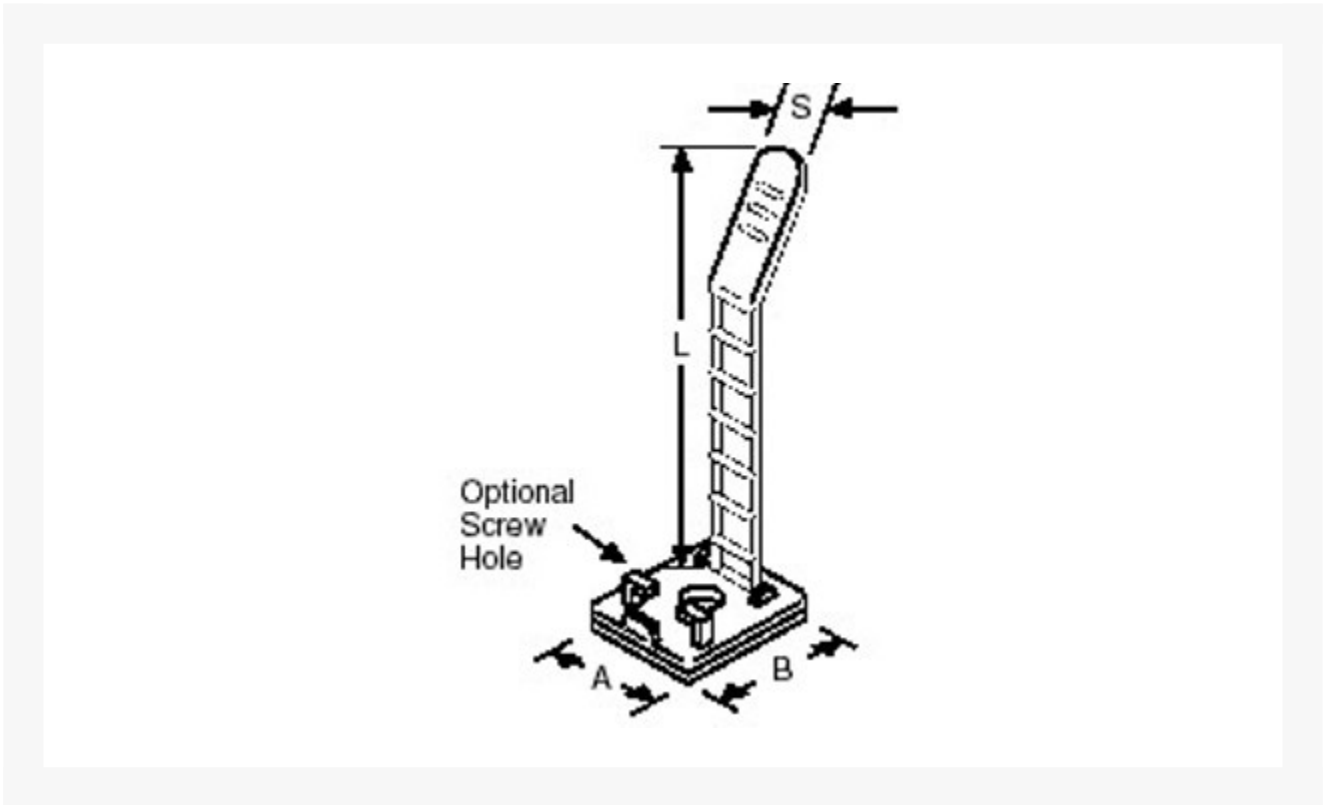

Adjustable/Ladder Cable Clamps - Black

\$0.29

Product Images

Short Description

No more wasting zip ties via base attachments when you can use our new Cable Clamp Adjustable/Ladders! A ladder mount can close and reopen unlimited times unlike zip ties. These Gray Nylon mounts blend in with the silver interior of most aluminum and steel cases.

Description

No more wasting zip ties via base attachments when you can use our new Cable Clamp Adjustable/Ladders! A ladder mount can close and reopen unlimited times unlike zip ties. These Gray Nylon mounts blend in with the silver interior of most aluminum and steel cases. The mounts have a Rubber-Based Adhesive for easy installation or you can secure with your own #5 Screw. The ladder mounts can secure a maximum bundle of 3.37.

Features

- Reusable ladder clamp
- Secure your wires for superior cable management.
- Black Color
- Easy installation via adhesive backing

Specifications

General

Material	Nylon 6/6
----------	-----------

Color	Gray
-------	------

Mounting Method	Rubber-Based Adhesive
-----------------	-----------------------

Dimension Information

Applied Wire Range (inches)	.275 - .984
-----------------------------	-------------

Hole Diameter (inches)	0.135
------------------------	-------