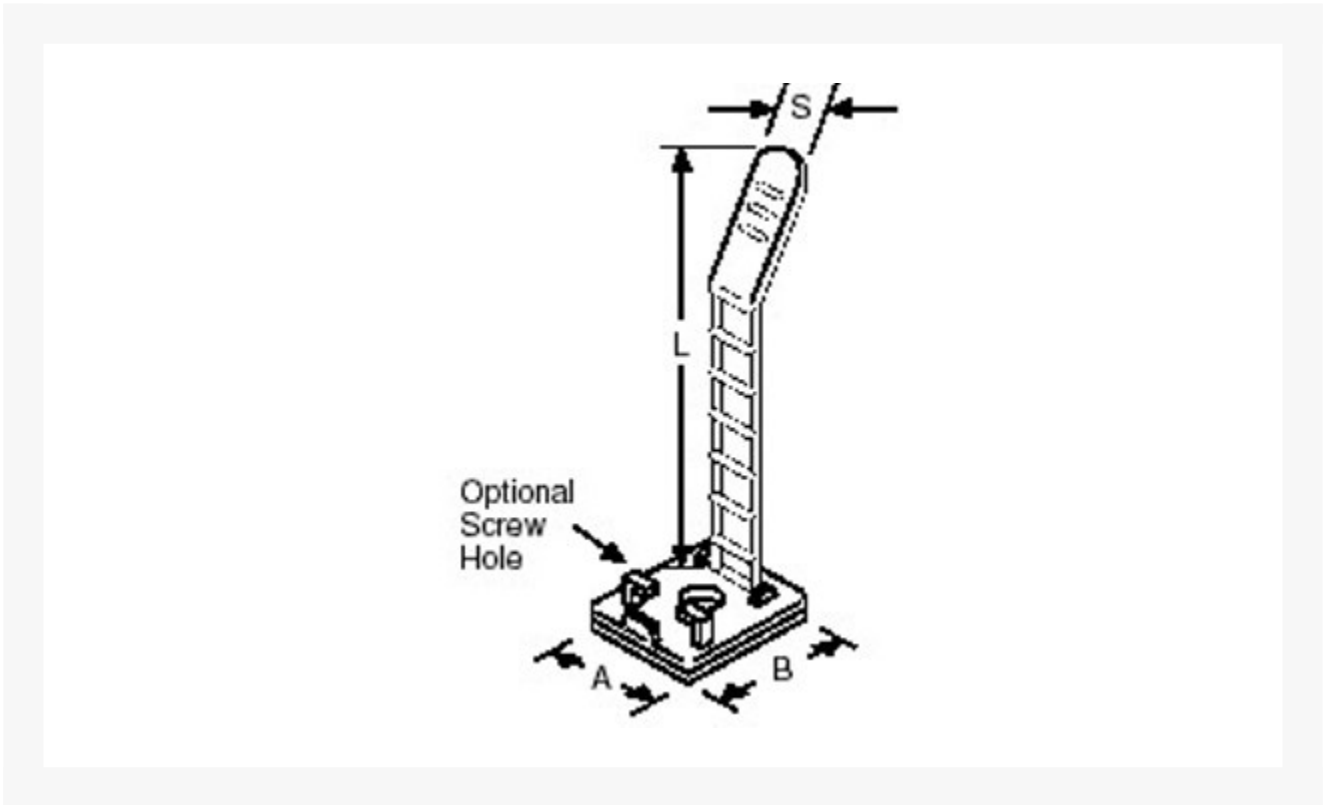

## Short Description

---

No more wasting zip ties via base attachments when you can use our new Cable Clamp Adjustable/Ladders! A ladder mount can close and reopen unlimited times unlike zip ties. These Gray Nylon mounts blend in with the silver interior of most aluminum and steel cases.

## Description

---

No more wasting zip ties via base attachments when you can use our new Cable Clamp Adjustable/Ladders! A ladder mount can close and reopen unlimited times unlike zip ties. These Gray Nylon mounts blend in with the silver interior of most aluminum and steel cases. The mounts have a Rubber-Based Adhesive for easy installation or you can secure with your own #5 Screw. The ladder mounts can secure a maximum bundle of 3.37.