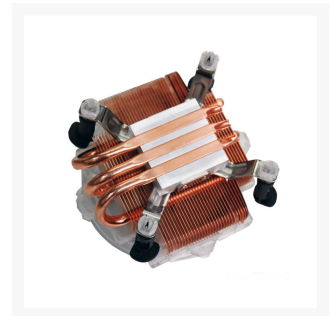

# Evercool HPH-9525CU Direct Touch Heat Pipe CPU Cooler- Sleeved

Special Price  
**\$20.96** was  
**\$27.95**

## Features

---

- Special Welding techniques enable seamless connections between fins and pipes.
- Greatest cooling performance with 9.5cm crystal LED fan.
- Aluminum base + Copper Fin, high efficiency heat dissipation product.
- Easy installation