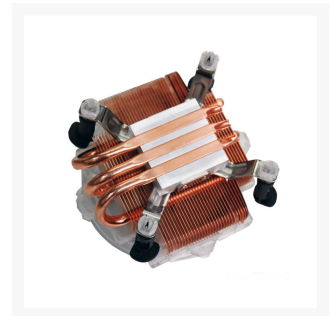

# Evercool HPH-9525CU Direct Touch Heat Pipe CPU Cooler- Sleeved

\$27.95

## Short Description

---

Evercool's new direct touch heatpipe coolers are truly premium coolers at a fraction of the cost of other manufactures' heatsinks. Easy installation and a gorgeous Blue LED fan compliment this terrific copper cooler!

## Features

---

- Special Welding techniques enable seamless connections between fins and pipes.
- Greatest cooling performance with 9.5cm crystal LED fan.
- Aluminum base + Copper Fin, high efficiency heat dissipation product.
- Easy installation

## Specifications

---

DC Fan Size :	95 x 95 x 25 mm
Base Material :	Aluminum base + Copper Fin (HPH-9525CU)
Bearing Type :	Ever Lubricate Long Life Bearing
Speed :	1800±10% RPM
Noise Level :	<20 dba="" font="">
Rated Voltage :	12 V
Weight :	480 g