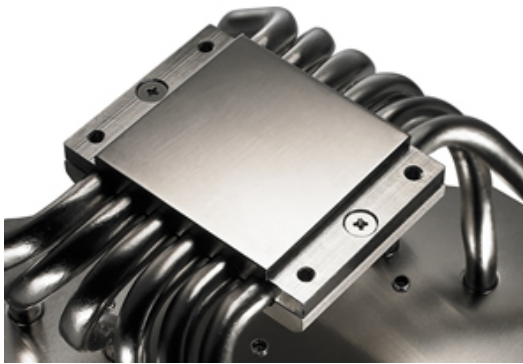

Cooler Master RR-600-LBU1-GP Hyper Z600R Heatpipe CPU Cooler for AM2, K8 & Intel LGA775

\$49.99

Product Images

Fan mounts are included

Fans are not included

Short Description

The Cooler Master Hyper Z600R is an excellent passive cooler for those looking to make their PC silent. The 6 copper heatpipes efficiently wick heat away from your CPU out to the highly optimized "X" fins. If you're not looking to silence your computer and simply looking for all out performance the Z600R has you covered as well, simply strap on a 120mm fan and you have instant performance. Are you highly overclocking or looking for maximum performance? Again not to worry, the Z600R allows you to strap on two 120mm fans for unparalleled performance, plus the "X" shaped fin design allows for the maximum airflow over the fins!

Description

The Cooler Master Hyper Z600R is an excellent passive cooler for those looking to make their PC silent. The 6 copper heatpipes efficiently wick heat away from your CPU out to the highly optimized "X" fins. If you're not looking to silence your computer and simply looking for all out performance the Z600R has you covered as well, simply strap on a 120mm fan and you have instant performance. Are you highly overclocking or looking for maximum performance? Again not to worry, the Z600R allows you to strap on two 120mm fans for unparalleled performance, plus the "X" shaped fin design allows for the maximum airflow over the fins!

Features

- The interlaced fins maximizes the dissipation surface to provide superior cooling performance

- Unique “X” design creates lower back pressure to make air pass through heatsink quickly and guide more air pass through the heatsink
- Mirror-coated copper base and 6 heat pipes ensure 100% contact with the processor to maximize the heat conduction. It could draw heat from CPU to the heat pipes immediately.
- Optimum fin space allows air pass through heatsink quickly
- Works great in passive and active mode (just add fan(s))