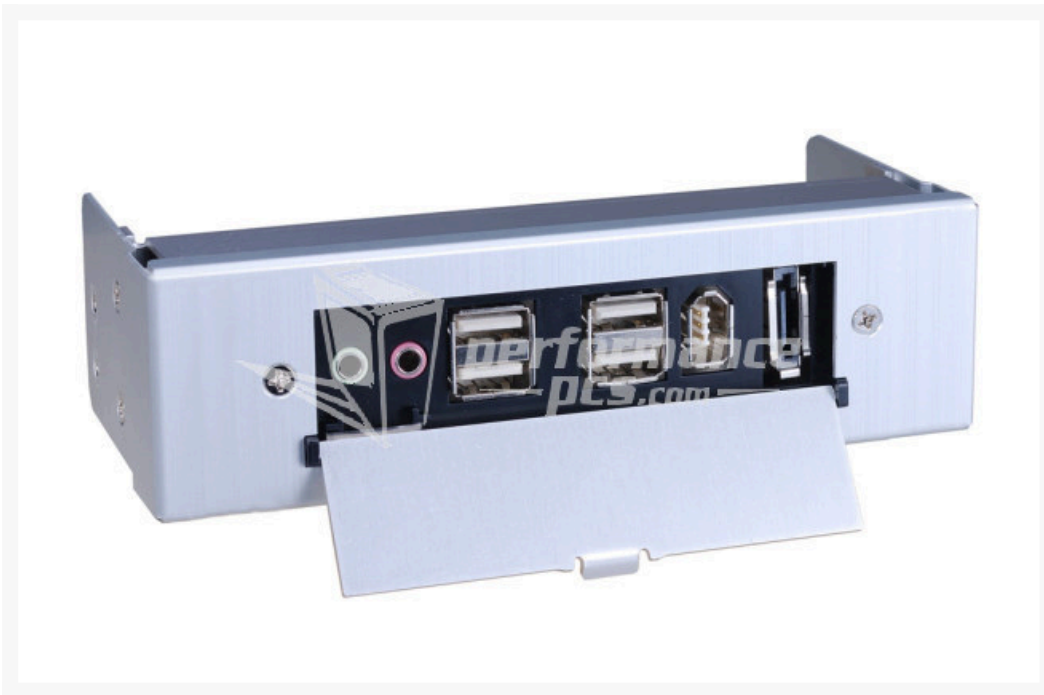

# Lian Li 5.25" Bay Mount w/ Easy Access Multimedia I/O Ports - Silver

\$29.95

## Short Description

New 5.25" Bay Mount with I/O ports for USB, Firewire, Audio and eSATA. Easy Access Door to conceal your ports when not in use. Great to use if you add a long radiator to the top of your case and have to cut out the top ports found in many of the new Lian Li cases.

## Description

---

New 5.25" Bay Mount with I/O ports for USB, Firewire, Audio and eSATA. Easy Access Door to conceal your ports when not in use. Great to use if you add a long radiator to the top of your case and have to cut out the top ports found in many of the new Lian Li cases.

## Features

---

- Multi-Media I/O ports for easy access
- Using 5.25 Bay
- With dust-free cover
- Works for most of the chassis
- Include 800mm long cables, suit for all size of tower or desktop chassis
- USB2.0 x 4, IEEE1394 x 1, E-SATA x 1, HD+AC97 Audio