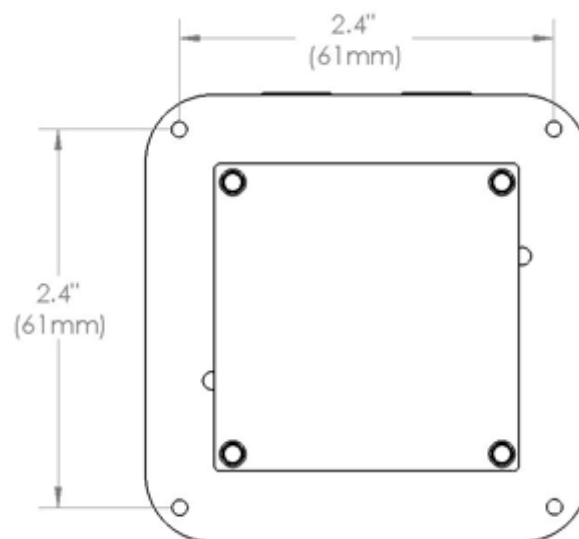

Compatible GPU waterblocks: MCW60, MCW80, MCW82

Compatible Graphics Cards (reference models only):

- Pre-2009 : nVidia GeForce 9 series
- Post 2009: nVidia GeForce 200 series

Specifications

Dimensions

To ensure compatibility of this mounting kit with your graphics card, please measure the distance between the 4 mounting holes surrounding the GPU (in the center section of the printed circuit board), and compare them to the dimensions listed below: