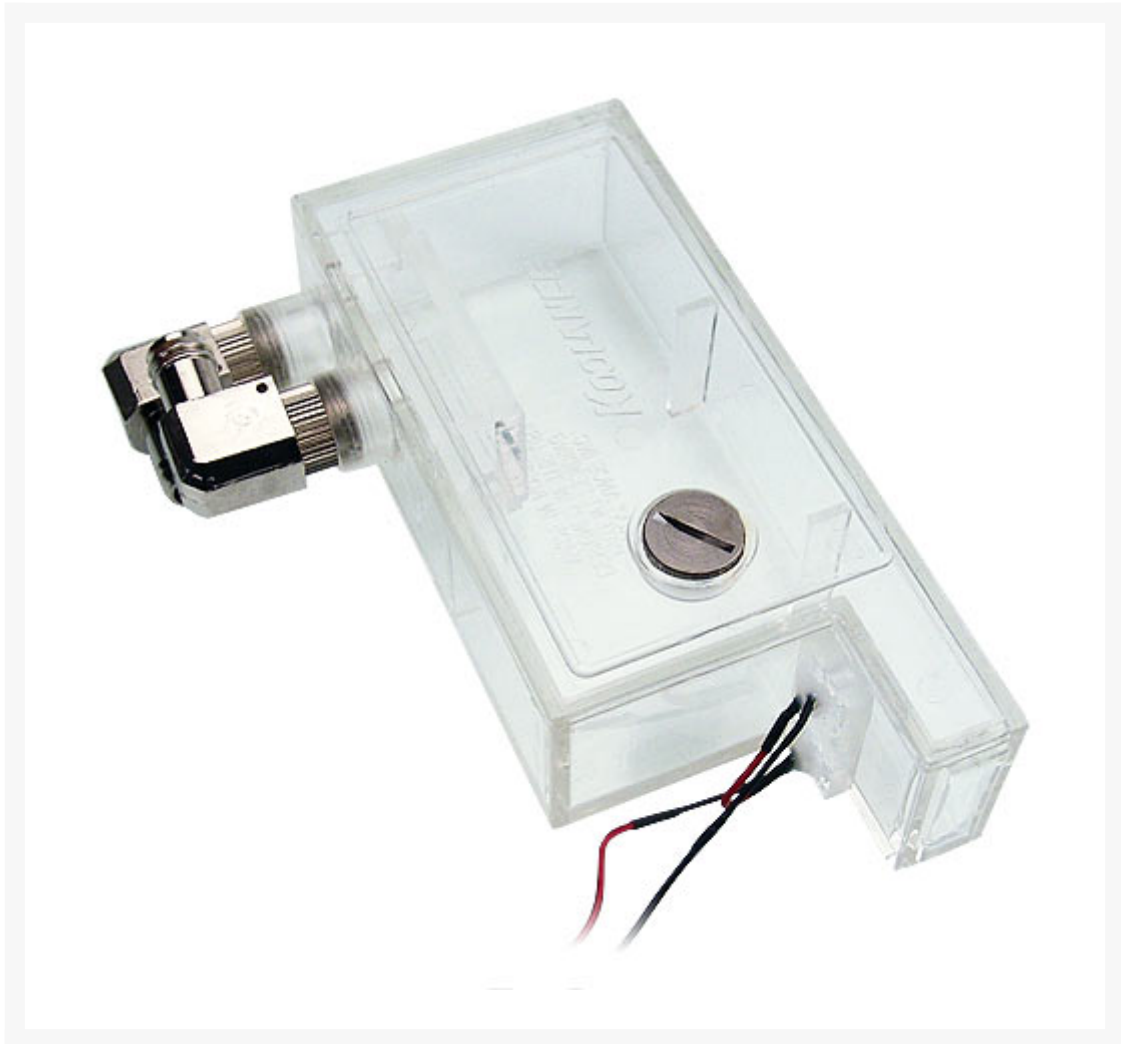

# Koolance Reservoir and Pumps, PC4/RP-1000

\$29.99

## Short Description

---

Reservoir used in the Koolance PC4-1000 series and RP-1000 products, usually combined with the PMP-400 pump. Includes blue LED tank lighting. Swiveling nozzles are 3/8" (10mm) ID, nickel-plated brass. Overall size including nozzles is 4.4" x 6.1" x 1.6" (11.2cm x 15.5cm x 4cm).

## Description

---

Reservoir used in the Koolance PC4-1000 series and RP-1000 products, usually combined with the PMP-400 pump. Includes blue LED tank lighting. Swiveling nozzles are 3/8" (10mm) ID, nickel-plated brass. Overall size including nozzles is 4.4" x 6.1" x 1.6" (11.2cm x 15.5cm x 4cm).

## Additional Information

---

Brand	Koolance
SKU	TNK-CD002S
Weight	2.0000
Color	Clear
Reservoir Type	Free Standing Tank
Pump Type	DDC